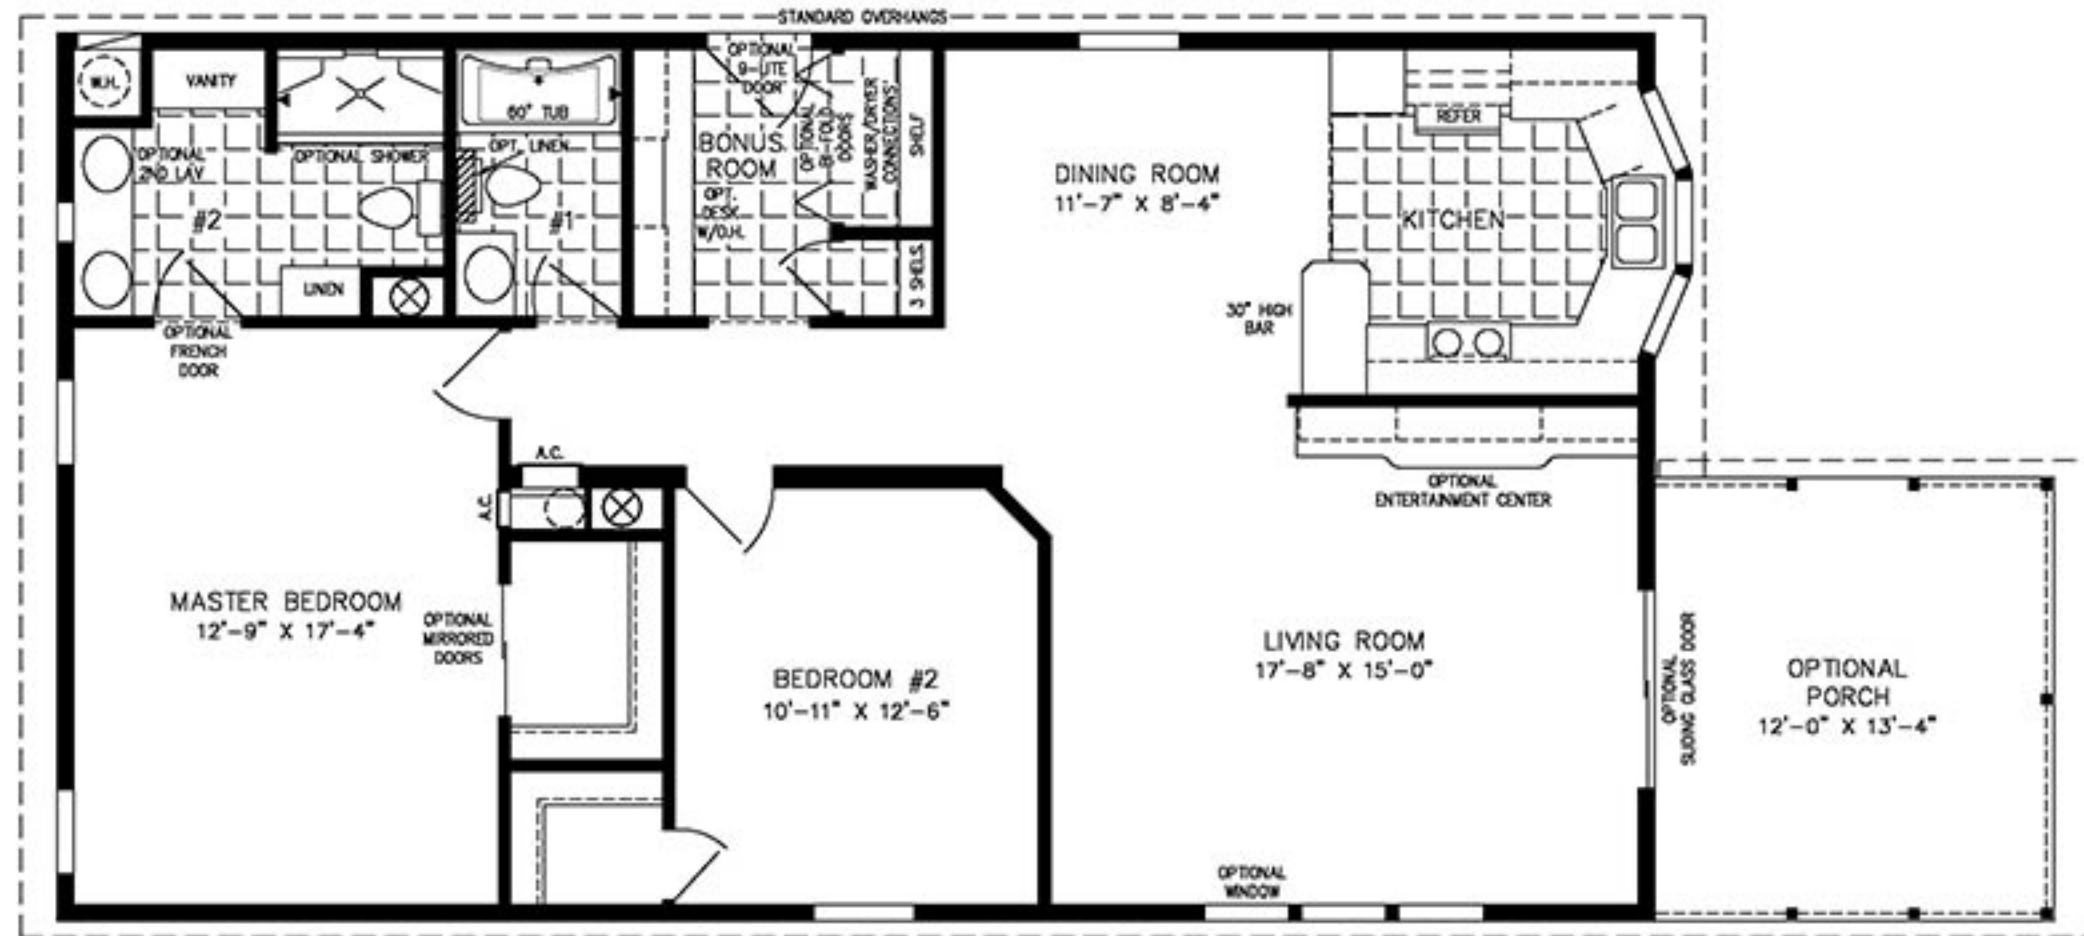

The Imperial

MY JACOBSEN HOMES

CLEARWATER LOCATION
6030 Ulmerton Rd.
Clearwater, FL 33760
(727) 535-5262

BRADENTON LOCATION
5327 14th St. W
Bradenton, FL 34207
(941) 758-3633

28' X 48'

(28' X 48'/60' INCL. OPT. PORCH)
1,280 SQUARE FEET (1,441 W/OPT. PORCH)

Model IMP-3486B

2020

(ALL SIZES ARE APPROX.)
DESIGNED FOR ZONES II & III

© 01-29-11

VISIT US ONLINE AT:

WWW.MYJACOBSENHOMES.COM