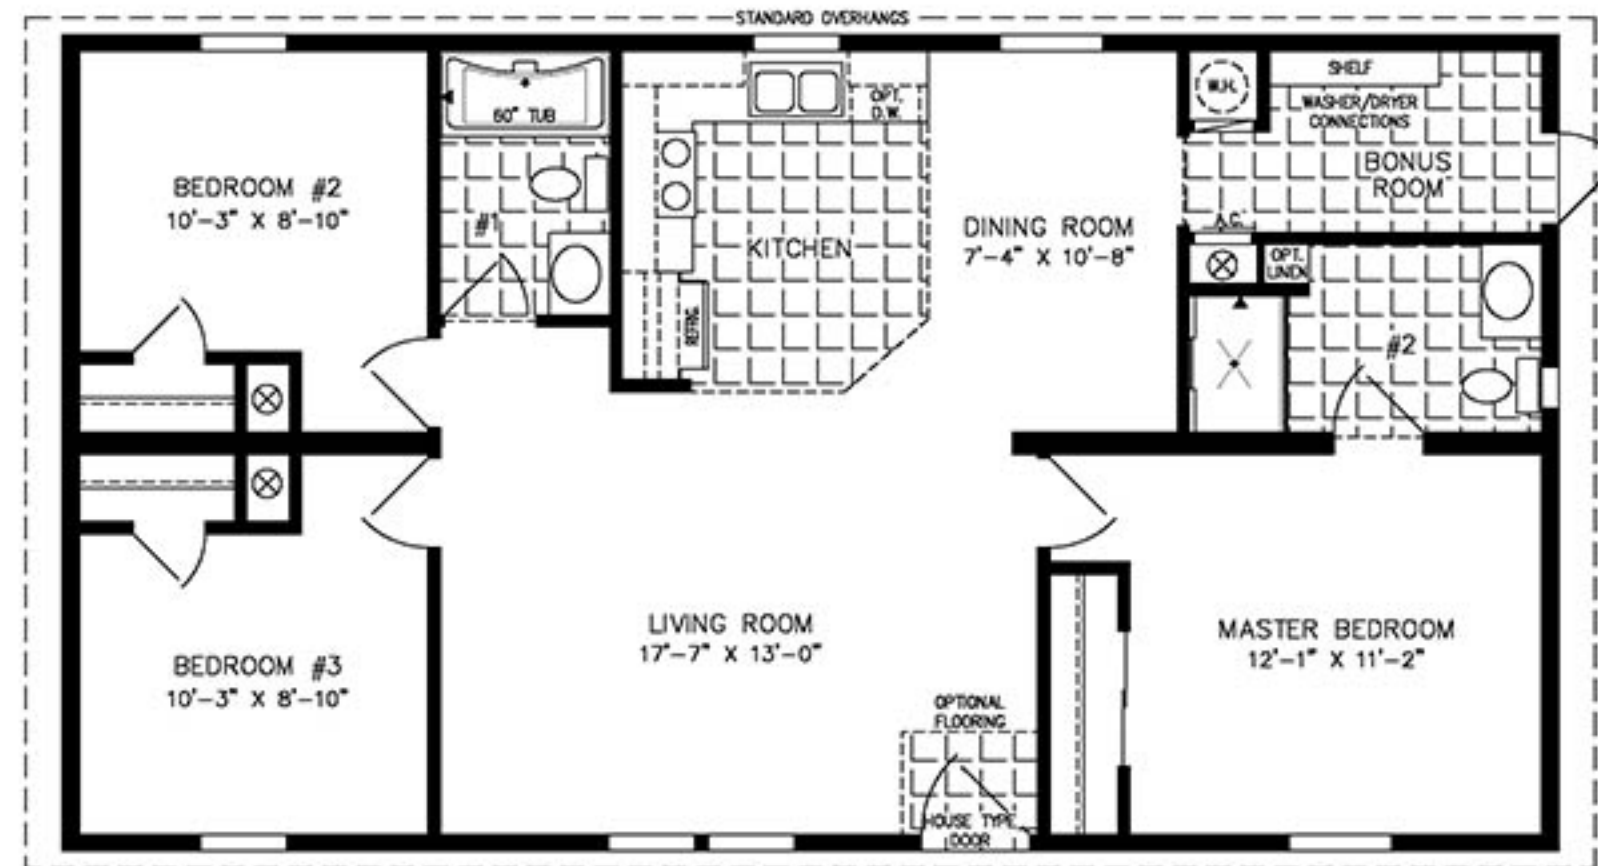

The Imperial

MY JACOBSEN HOMES

CLEARWATER LOCATION
6030 Ulmerton Rd.
Clearwater, FL 33760
(727) 535-5262

BRADENTON LOCATION
5327 14th St. W
Bradenton, FL 34207
(941) 758-3633

VISIT US ONLINE AT:
WWW.MYJACOBSENHOMES.COM

24' X 44'
1,056 SQUARE FEET

Model IMP-4442A

2020

(ALL SIZES ARE APPROX.)
DESIGNED FOR ZONES II & III