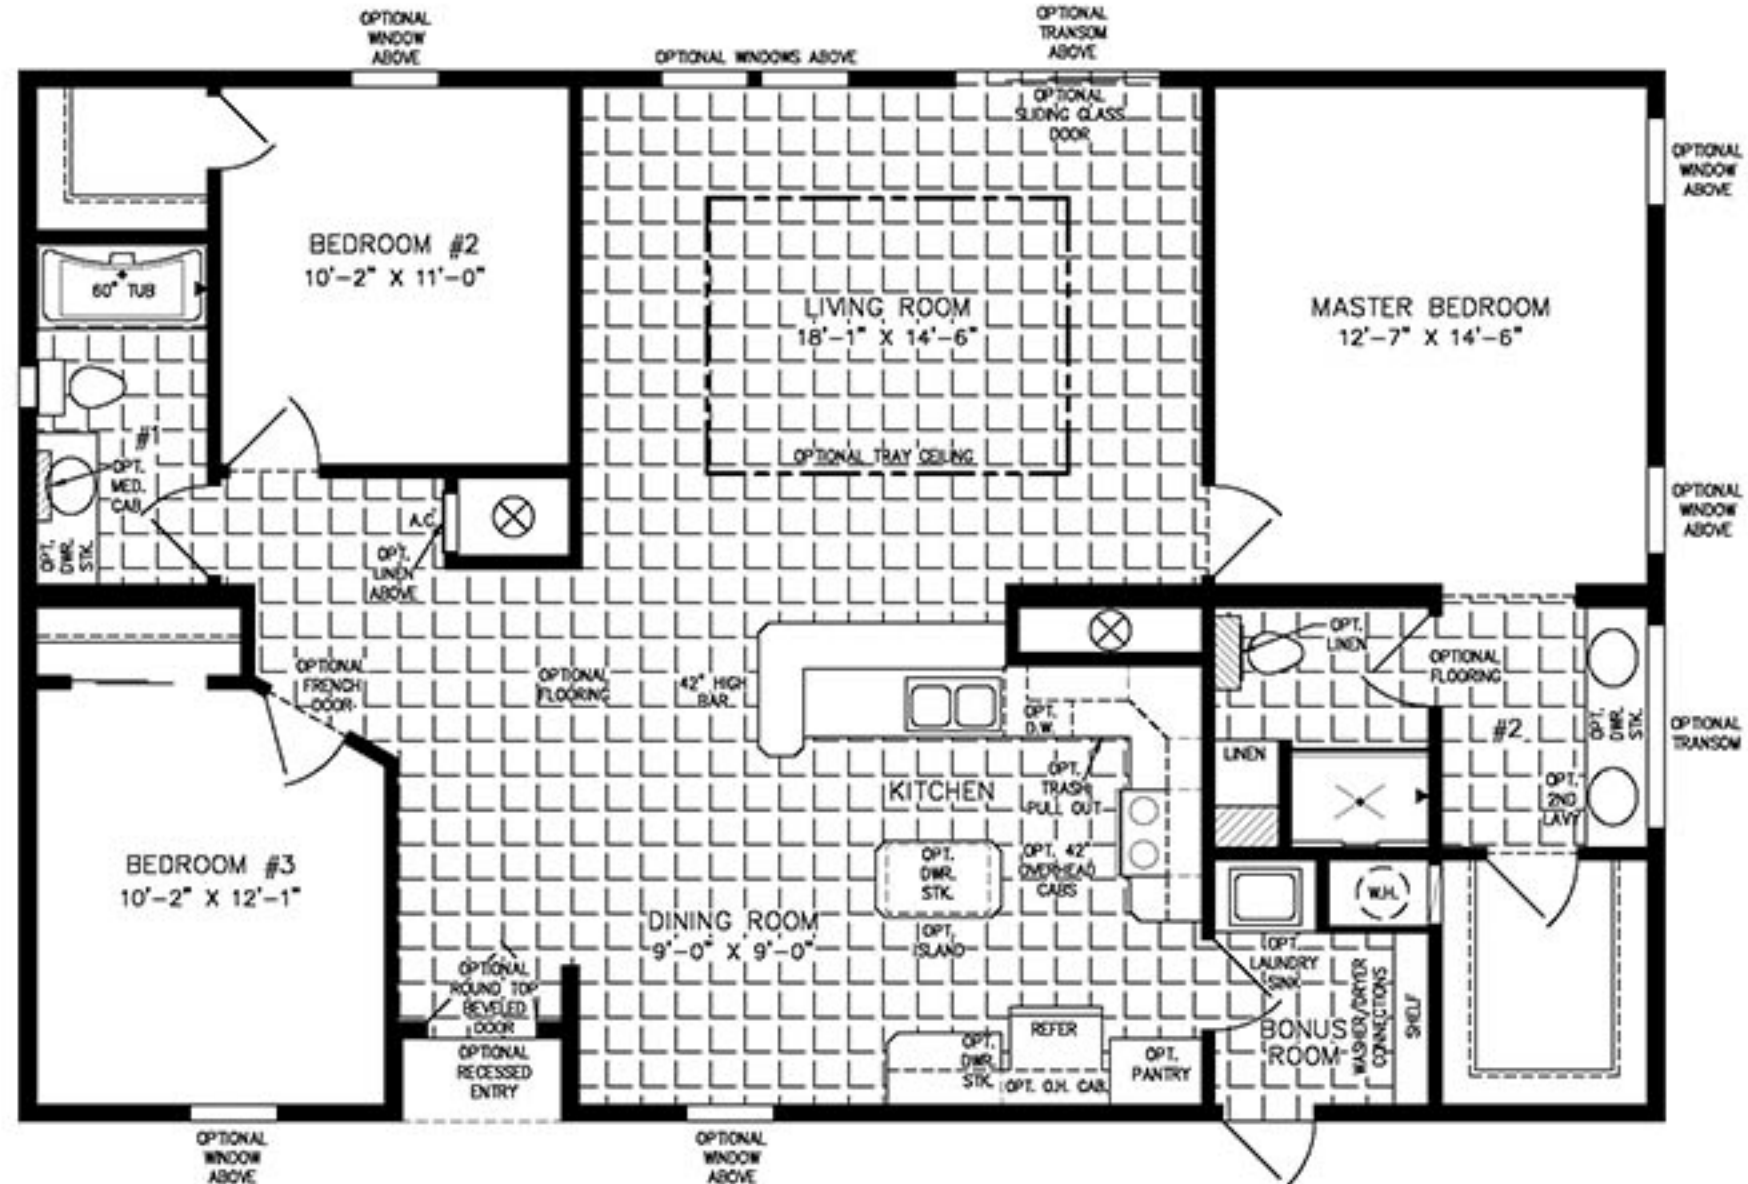

The Imperial

MY JACOBSEN HOMES

32' X 48'

1,472 SQUARE FEET

CLEARWATER LOCATION
6030 Ulmerton Rd.
Clearwater, FL 33760
(727) 535-5262

BRADENTON LOCATION
5327 14th St. W
Bradenton, FL 34207
(941) 758-3633

Model IMP-44819W-34622

2020

(ALL SIZES ARE APPROX.)
DESIGNED FOR ZONES II & III

VISIT US ONLINE AT:
WWW.MYJACOBSENHOMES.COM

© 01-29-16