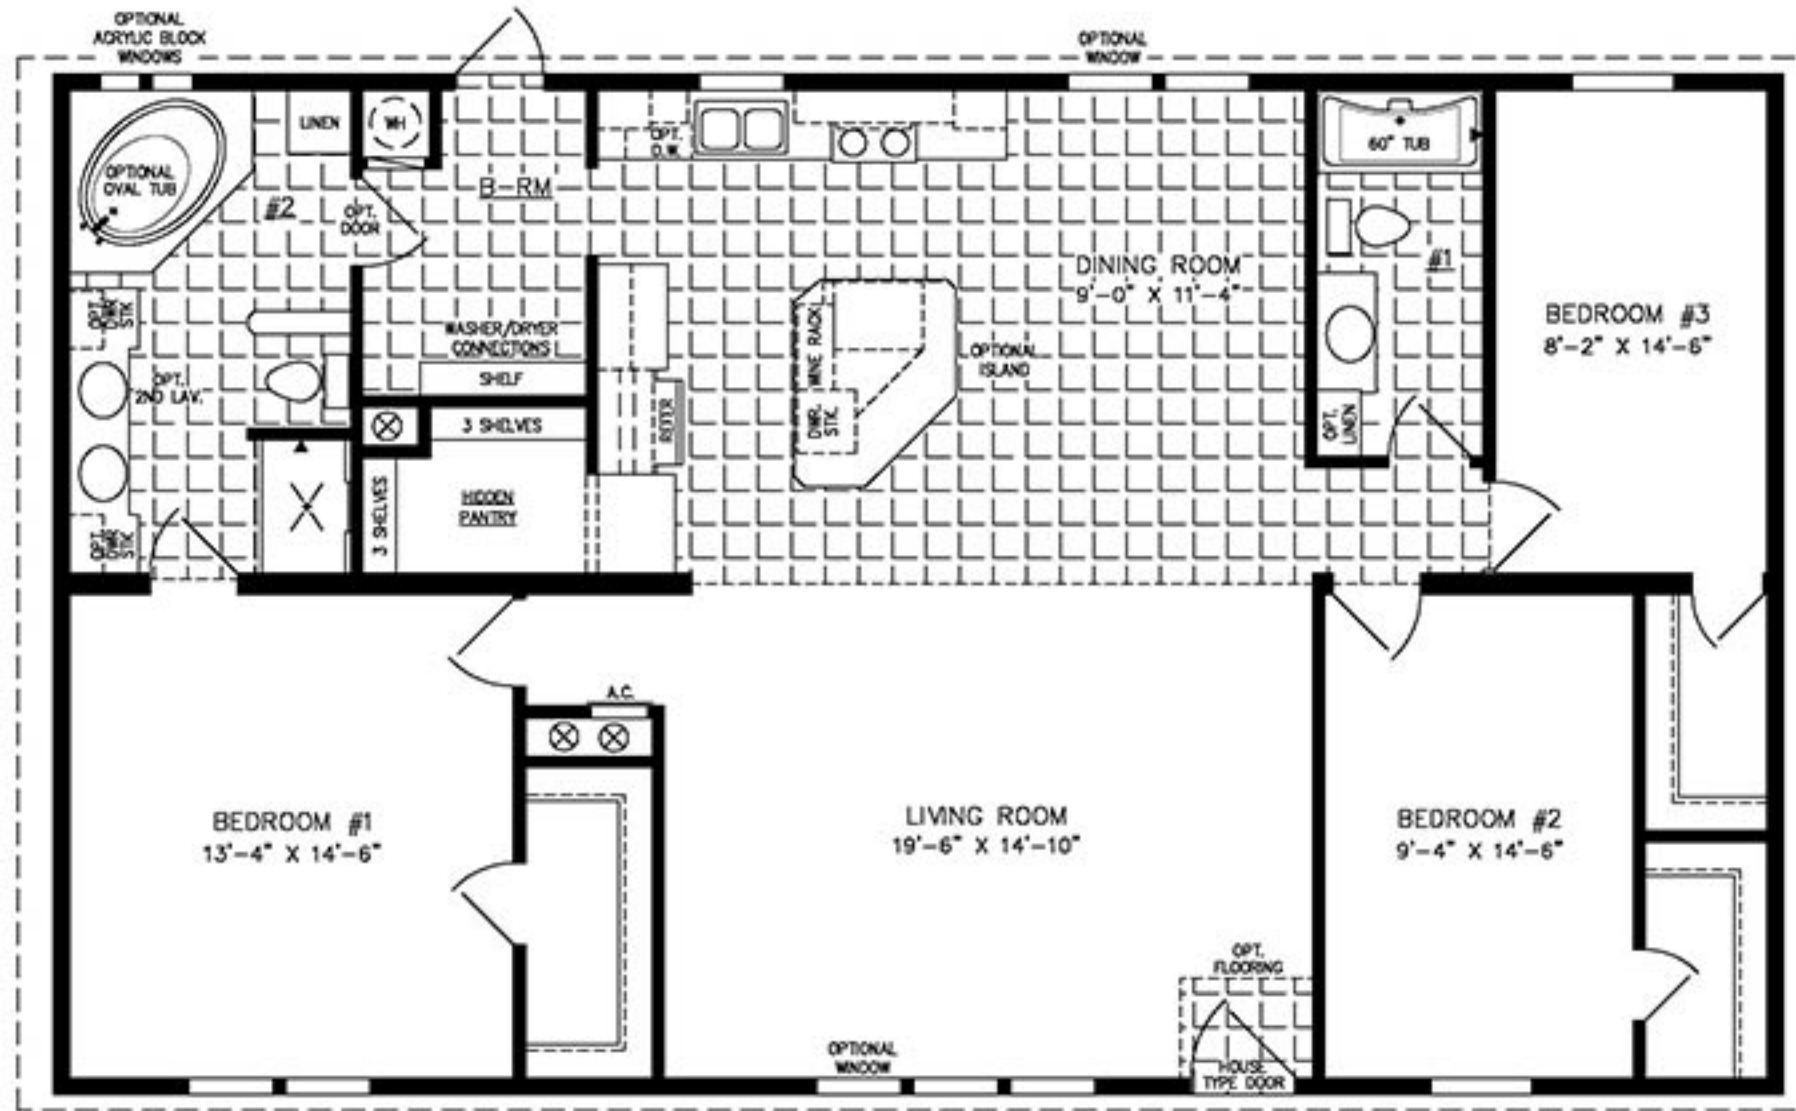

The Imperial

MY JACOBSEN HOMES

CLEARWATER LOCATION
6030 Ulmerton Rd.
Clearwater, FL 33760
(727) 535-5262

BRADENTON LOCATION
5327 14th St. W
Bradenton, FL 34207
(941) 758-3633

32' X 52'
1,595 SQUARE FEET

Model IMP-45214W-309

2020

(ALL SIZES ARE APPROX.)
DESIGNED FOR ZONES II & III

© 10-12-12

VISIT US ONLINE AT:
WWW.MYJACOBSENHOMES.COM