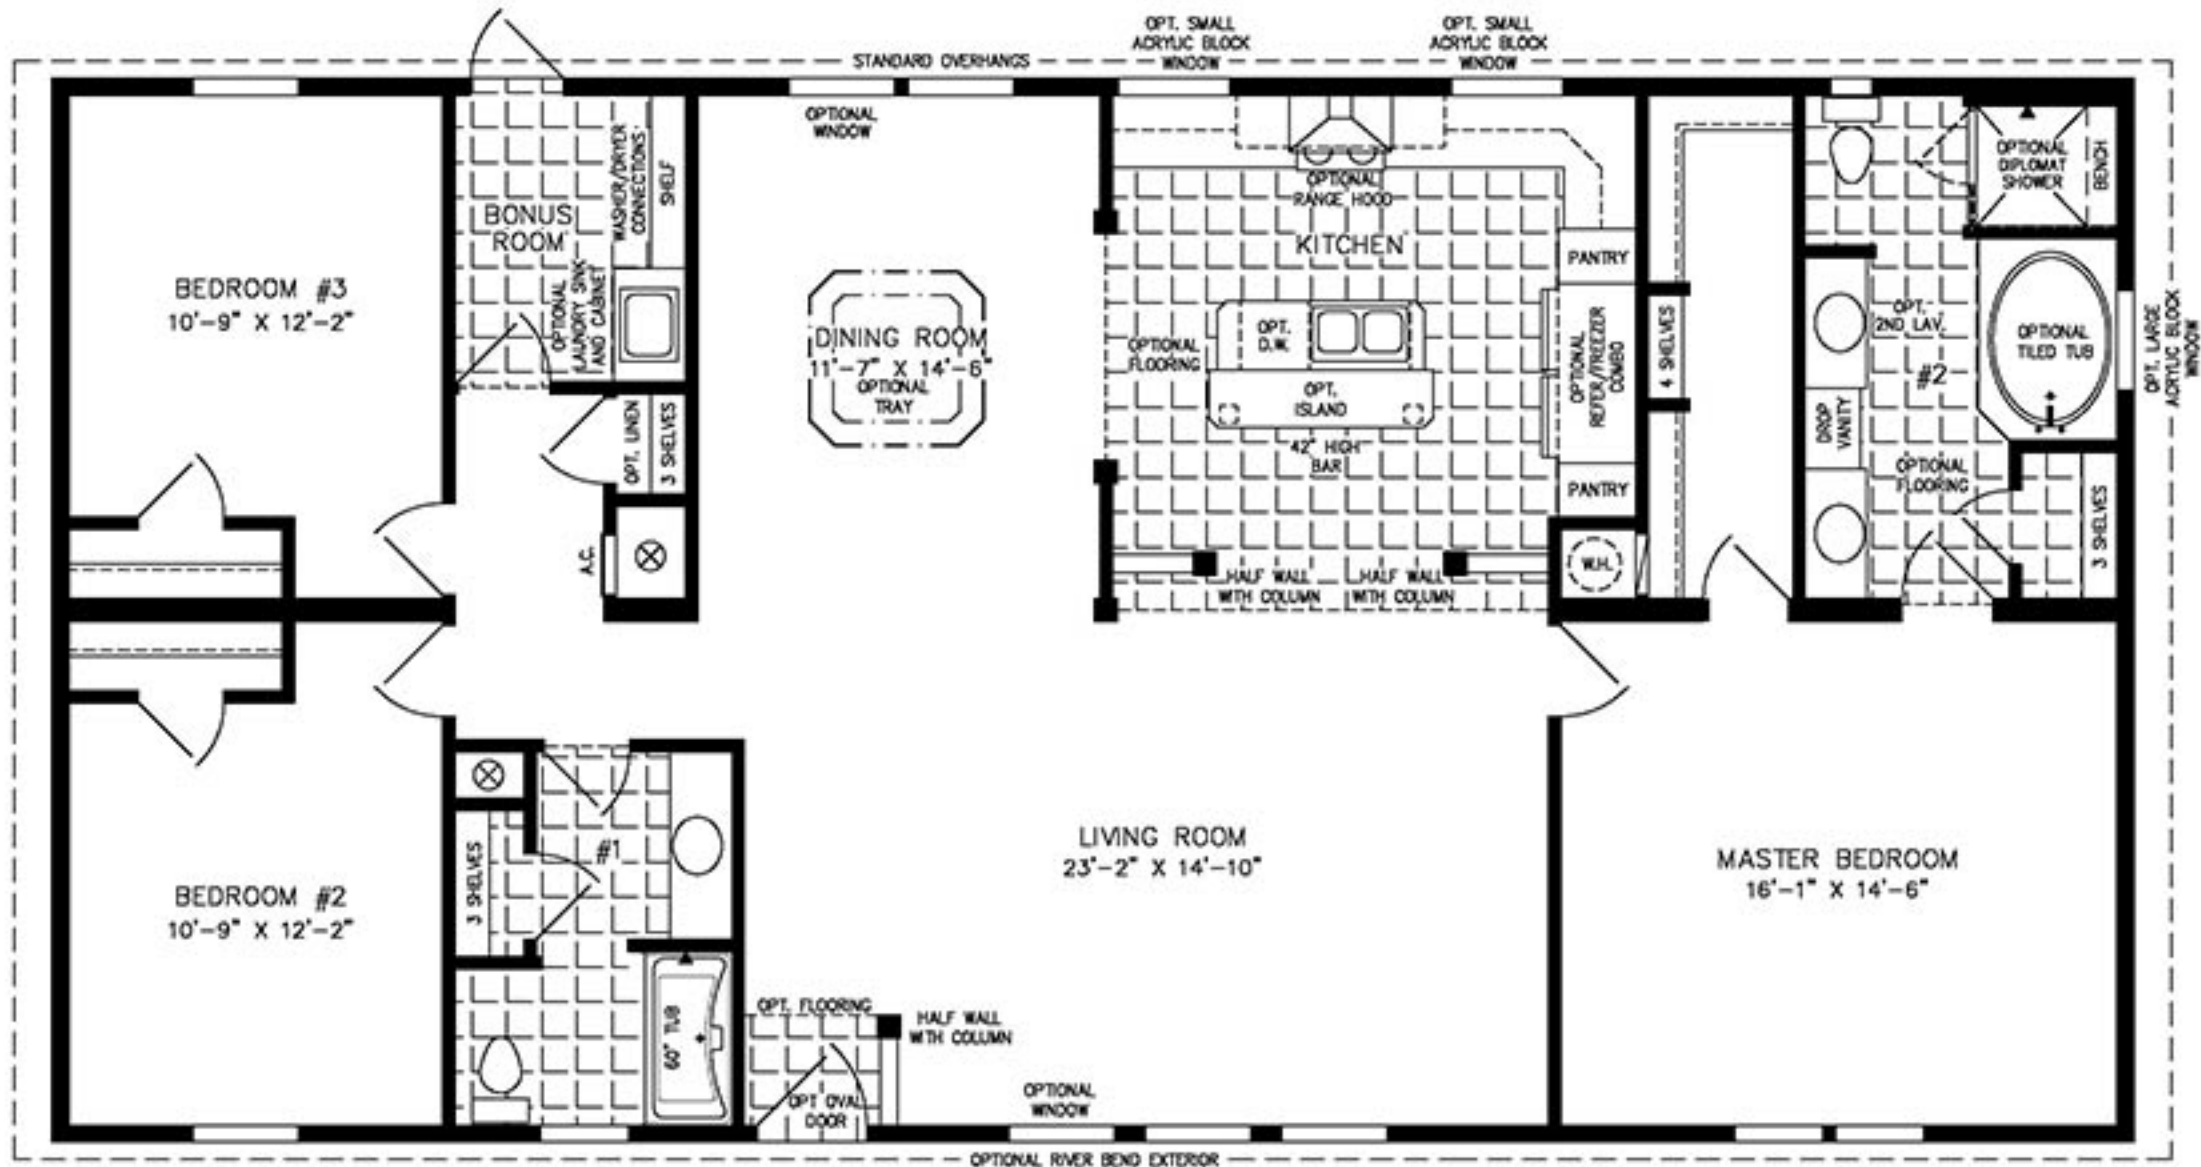

The Imperial

MY JACOBSEN HOMES

CLEARWATER LOCATION
6030 Ulmerton Rd.
Clearwater, FL 33760
(727) 535-5262

BRADENTON LOCATION
5327 14th St. W
Bradenton, FL 34207
(941) 758-3633

32' X 60'
1,840 SQUARE FEET

Model IMP-46024W-560

2020

(ALL SIZES ARE APPROX.)
DESIGNED FOR ZONES II & III

© 01-29-11

VISIT US ONLINE AT:

WWW.MYJACOBSENHOMES.COM