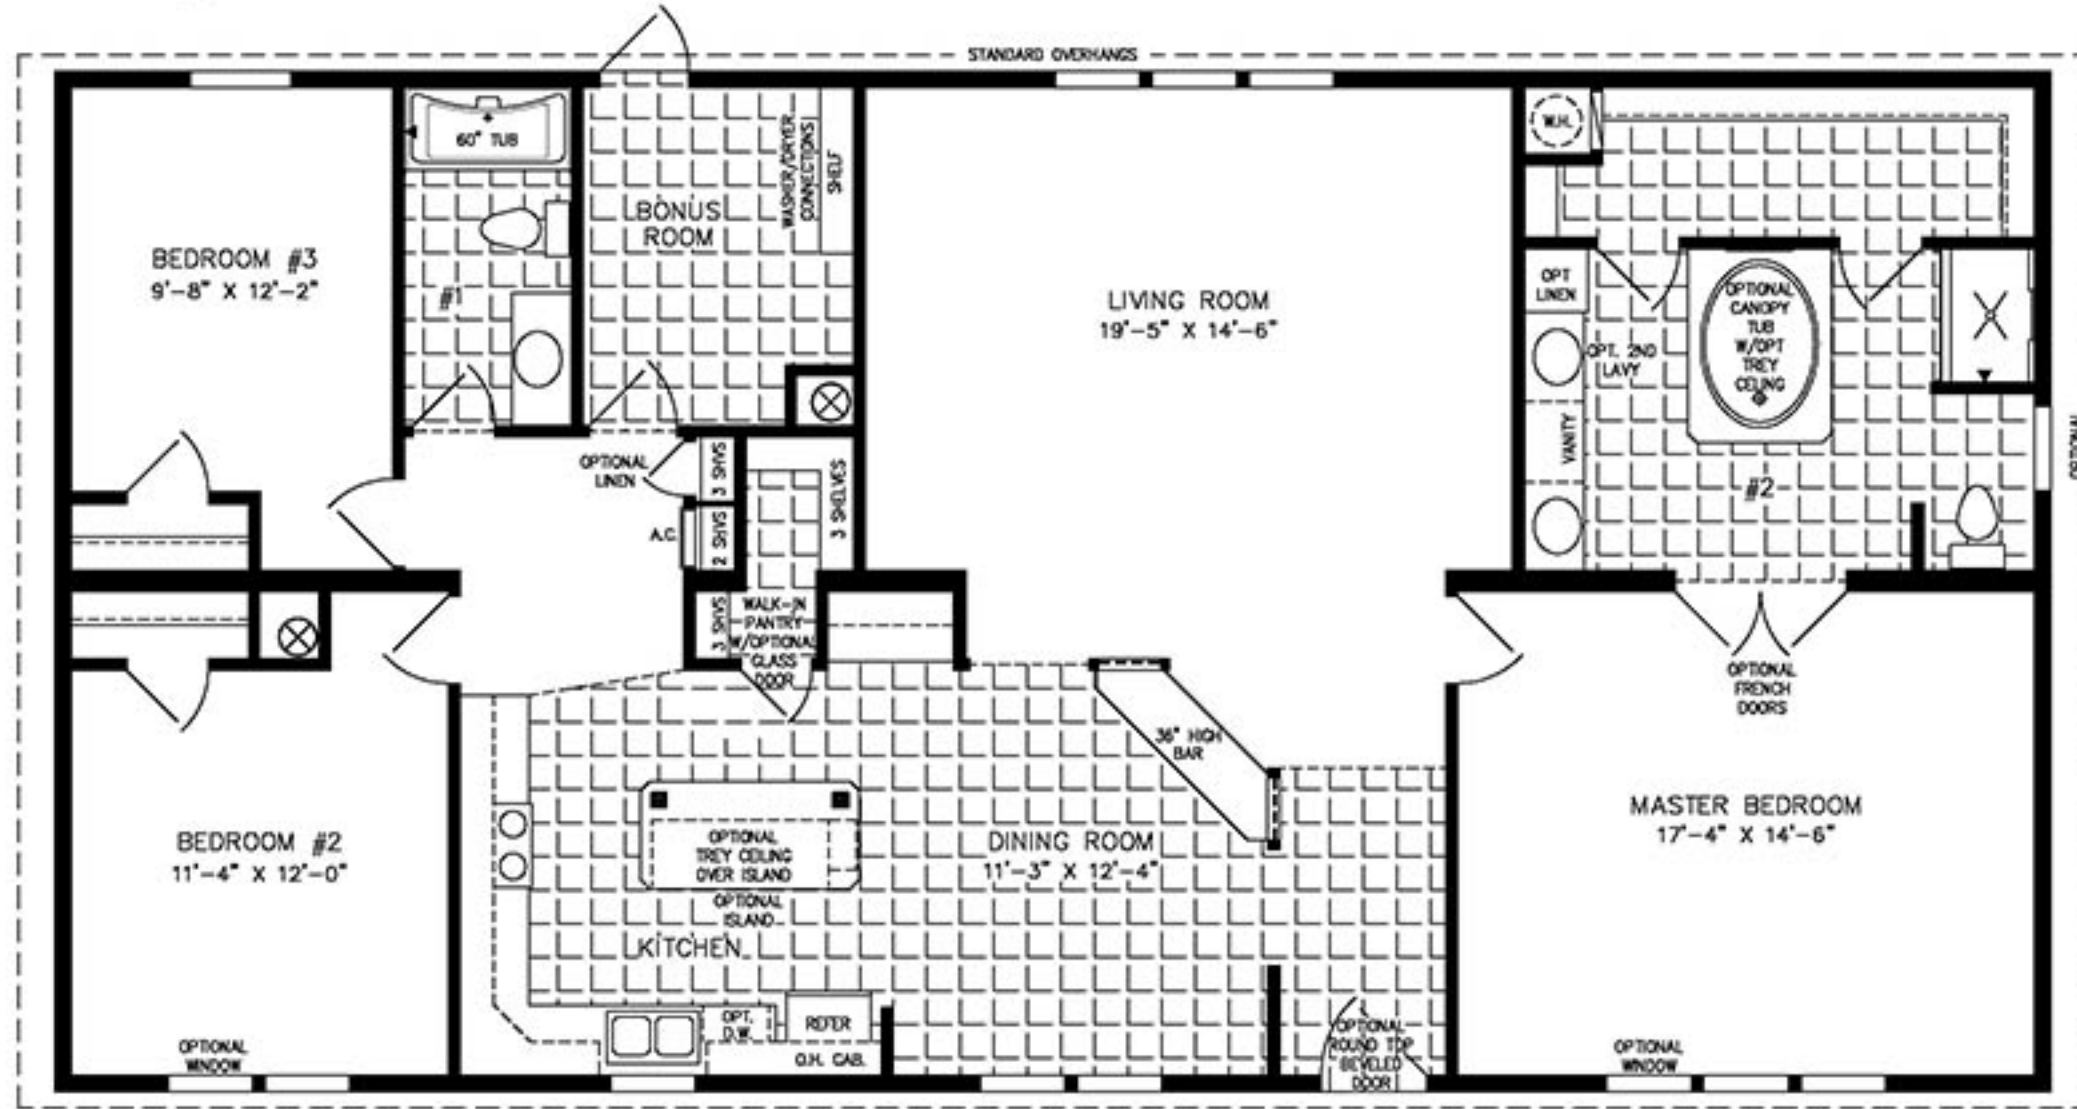

The Imperial

MY JACOBSEN HOMES

CLEARWATER LOCATION
6030 Ulmerton Rd.
Clearwater, FL 33760
(727) 535-5262

BRADENTON LOCATION
5327 14th St. W
Bradenton, FL 34207
(941) 758-3633

32' X 60'
1,840 SQUARE FEET

Model IMP-46025W

2020

(ALL SIZES ARE APPROX.)
DESIGNED FOR ZONES II & III

© 01-29-11

VISIT US ONLINE AT:

WWW.MYJACOBSENHOMES.COM