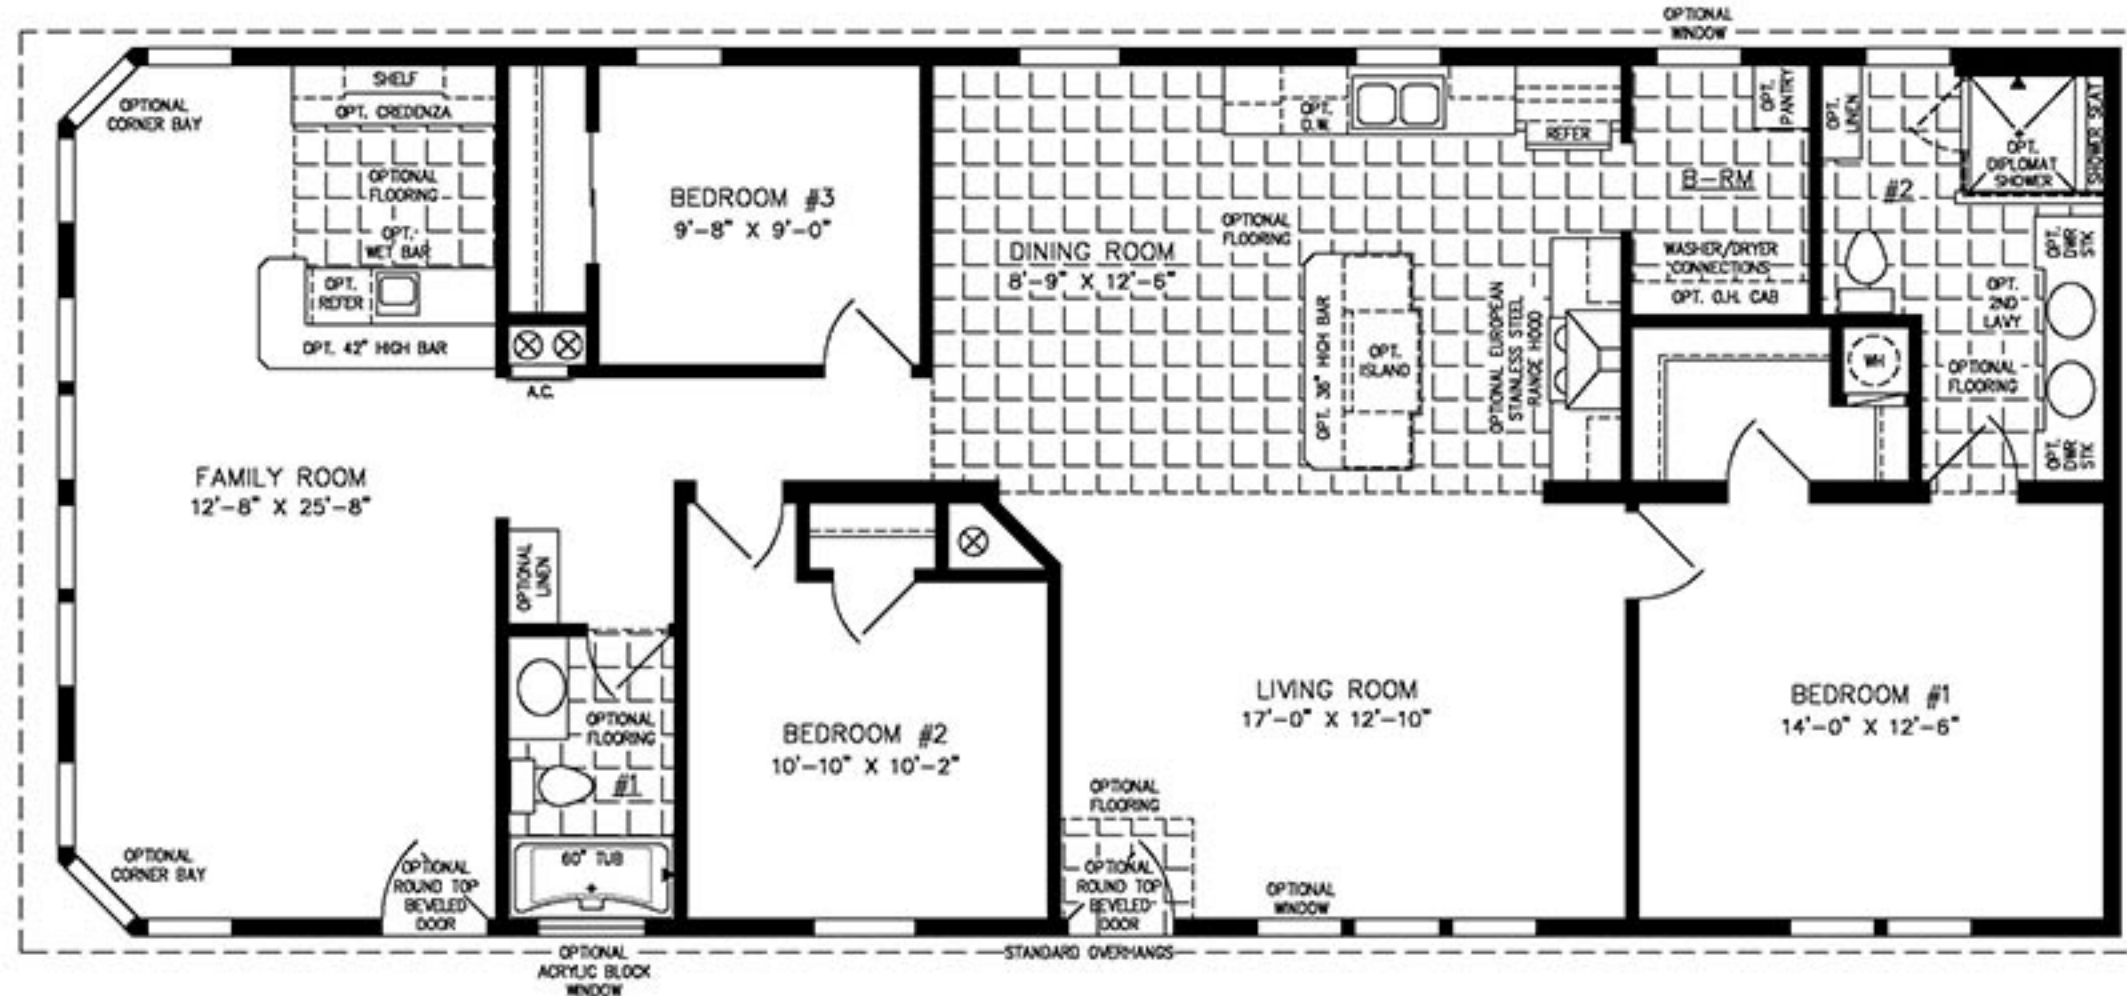

The Imperial

MY JACOBSEN HOMES

CLEARWATER LOCATION
6030 Ulmerton Rd.
Clearwater, FL 33760
(727) 535-5262

BRADENTON LOCATION
5327 14th St. W
Bradenton, FL 34207
(941) 758-3633

28' X 62'

1,653 SQUARE FEET

Model IMP-4623B-525

2020

(ALL SIZES ARE APPROX.)
DESIGNED FOR ZONES II & III

VISIT US ONLINE AT:
WWW.MYJACOBSENHOMES.COM