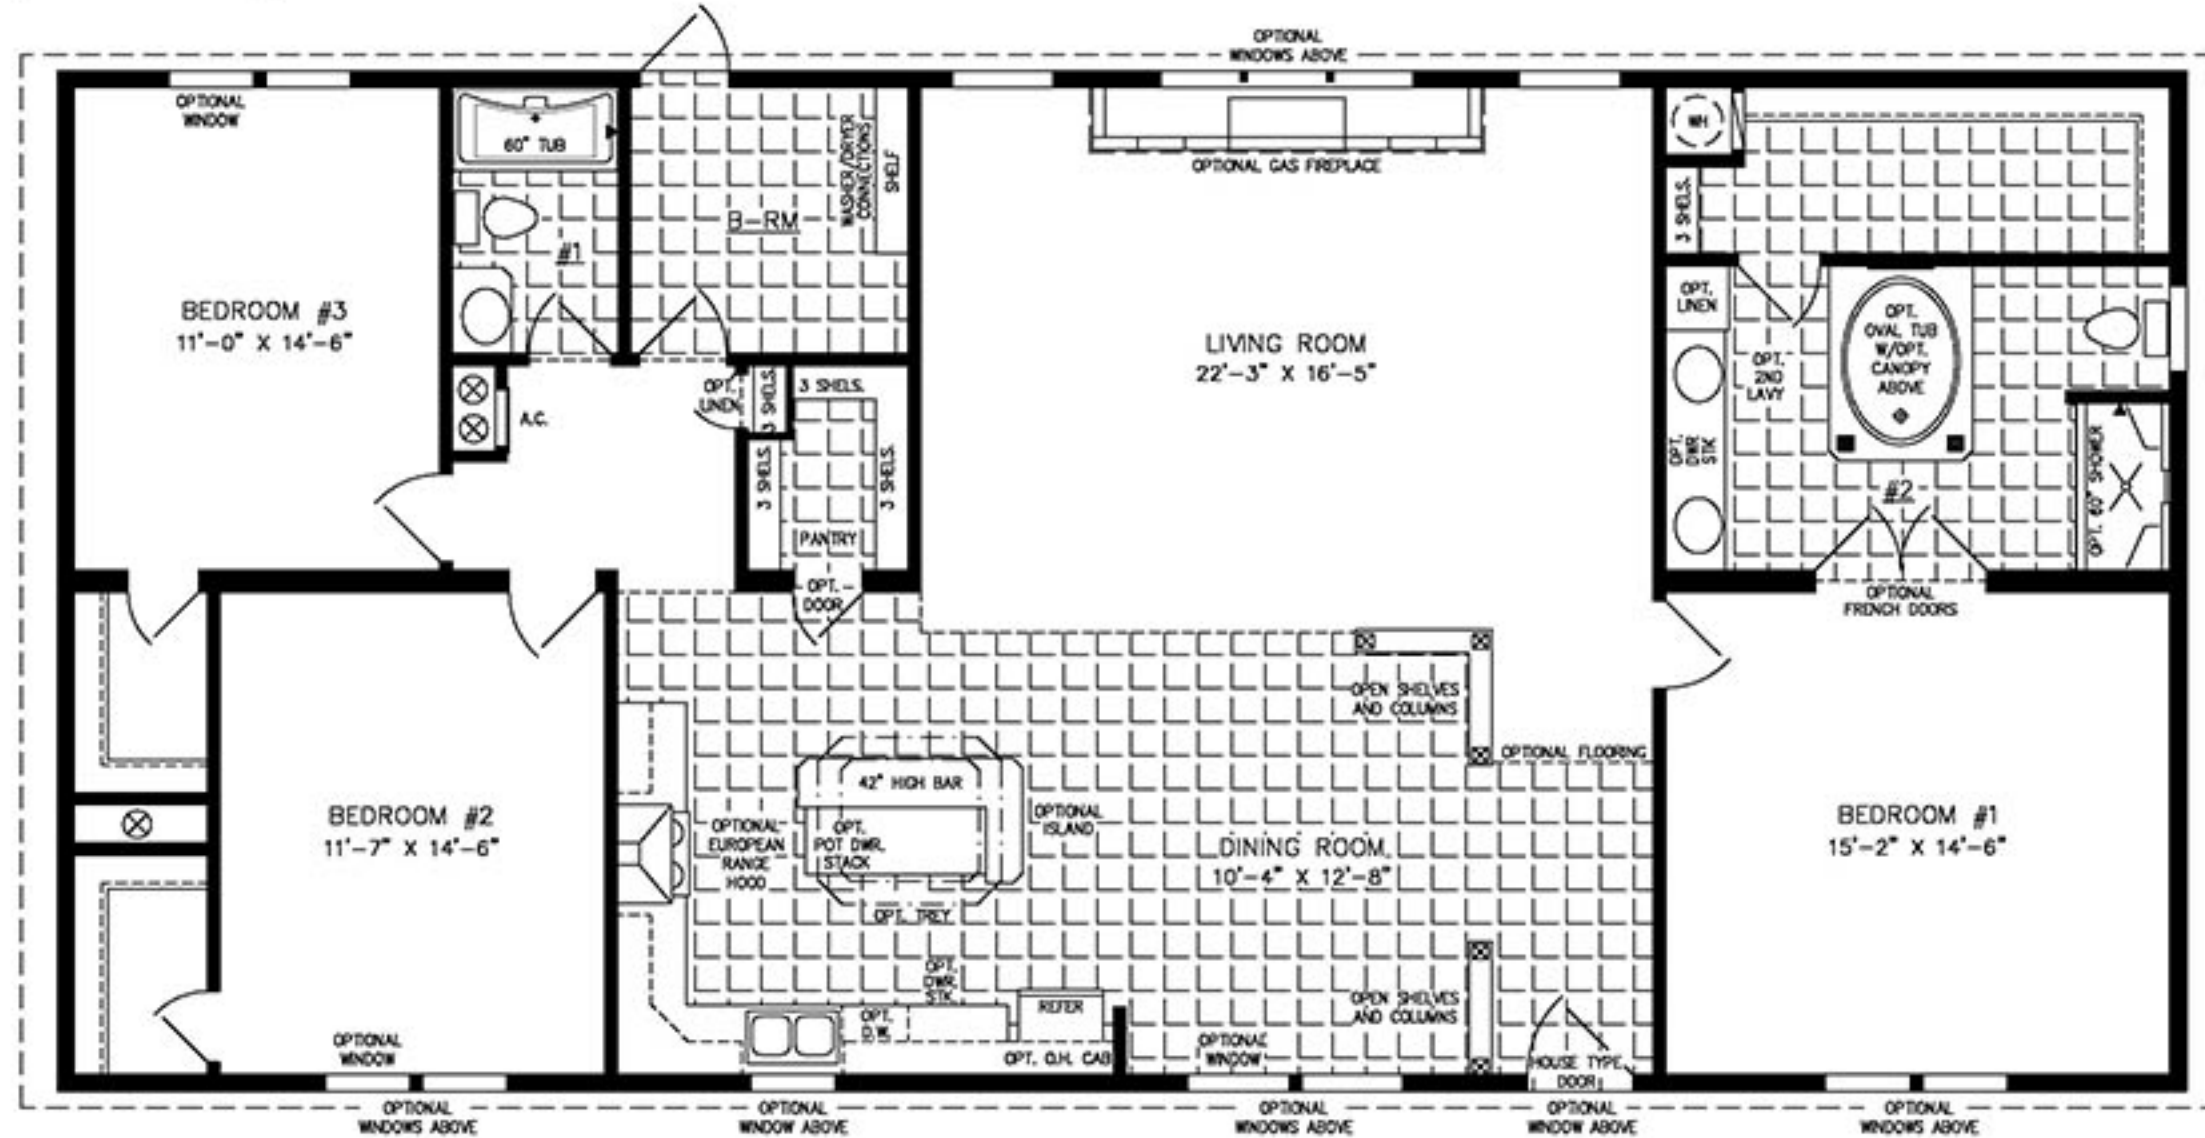

The Imperial

MY JACOBSEN HOMES

CLEARWATER LOCATION
6030 Ulmerton Rd.
Clearwater, FL 33760
(727) 535-5262

BRADENTON LOCATION
5327 14th St. W
Bradenton, FL 34207
(941) 758-3633

32' X 64'

1,963 SQUARE FEET

Model IMP-46413W-643

2020

(ALL SIZES ARE APPROX.)
DESIGNED FOR ZONES II & III

VISIT US ONLINE AT:
WWW.MYJACOBSENHOMES.COM

© 04-22-13