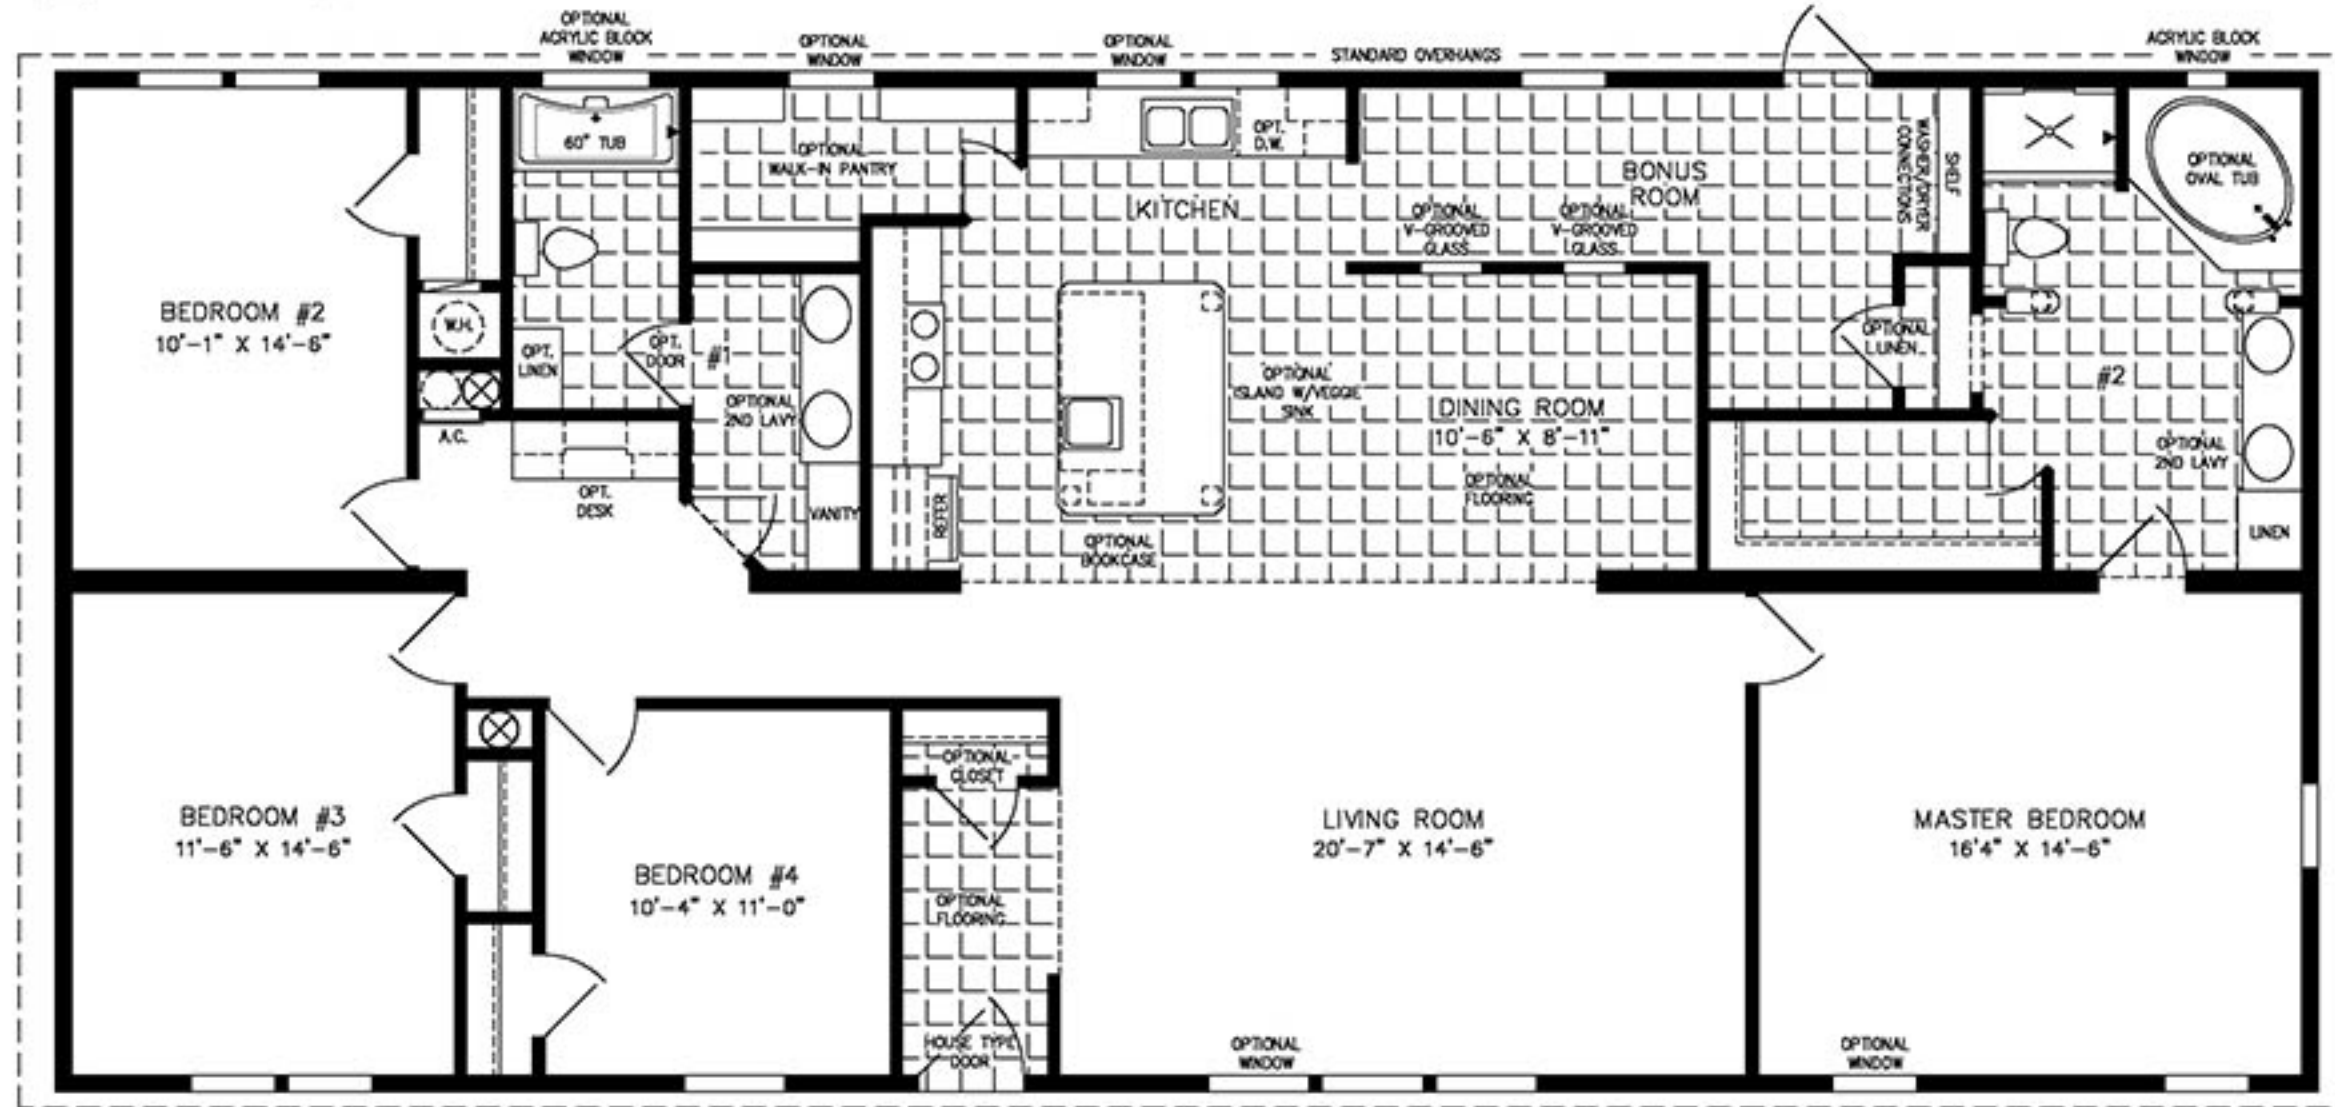

The Imperial

MY JACOBSEN HOMES

CLEARWATER LOCATION
6030 Ulmerton Rd.
Clearwater, FL 33760
(727) 535-5262

BRADENTON LOCATION
5327 14th St. W
Bradenton, FL 34207
(941) 758-3633

32' X 68'

2,085 SQUARE FEET

Model IMP-46820W

2020

(ALL SIZES ARE APPROX.)
DESIGNED FOR ZONES II & III

© 01-29-11

VISIT US ONLINE AT:

WWW.MYJACOBSENHOMES.COM