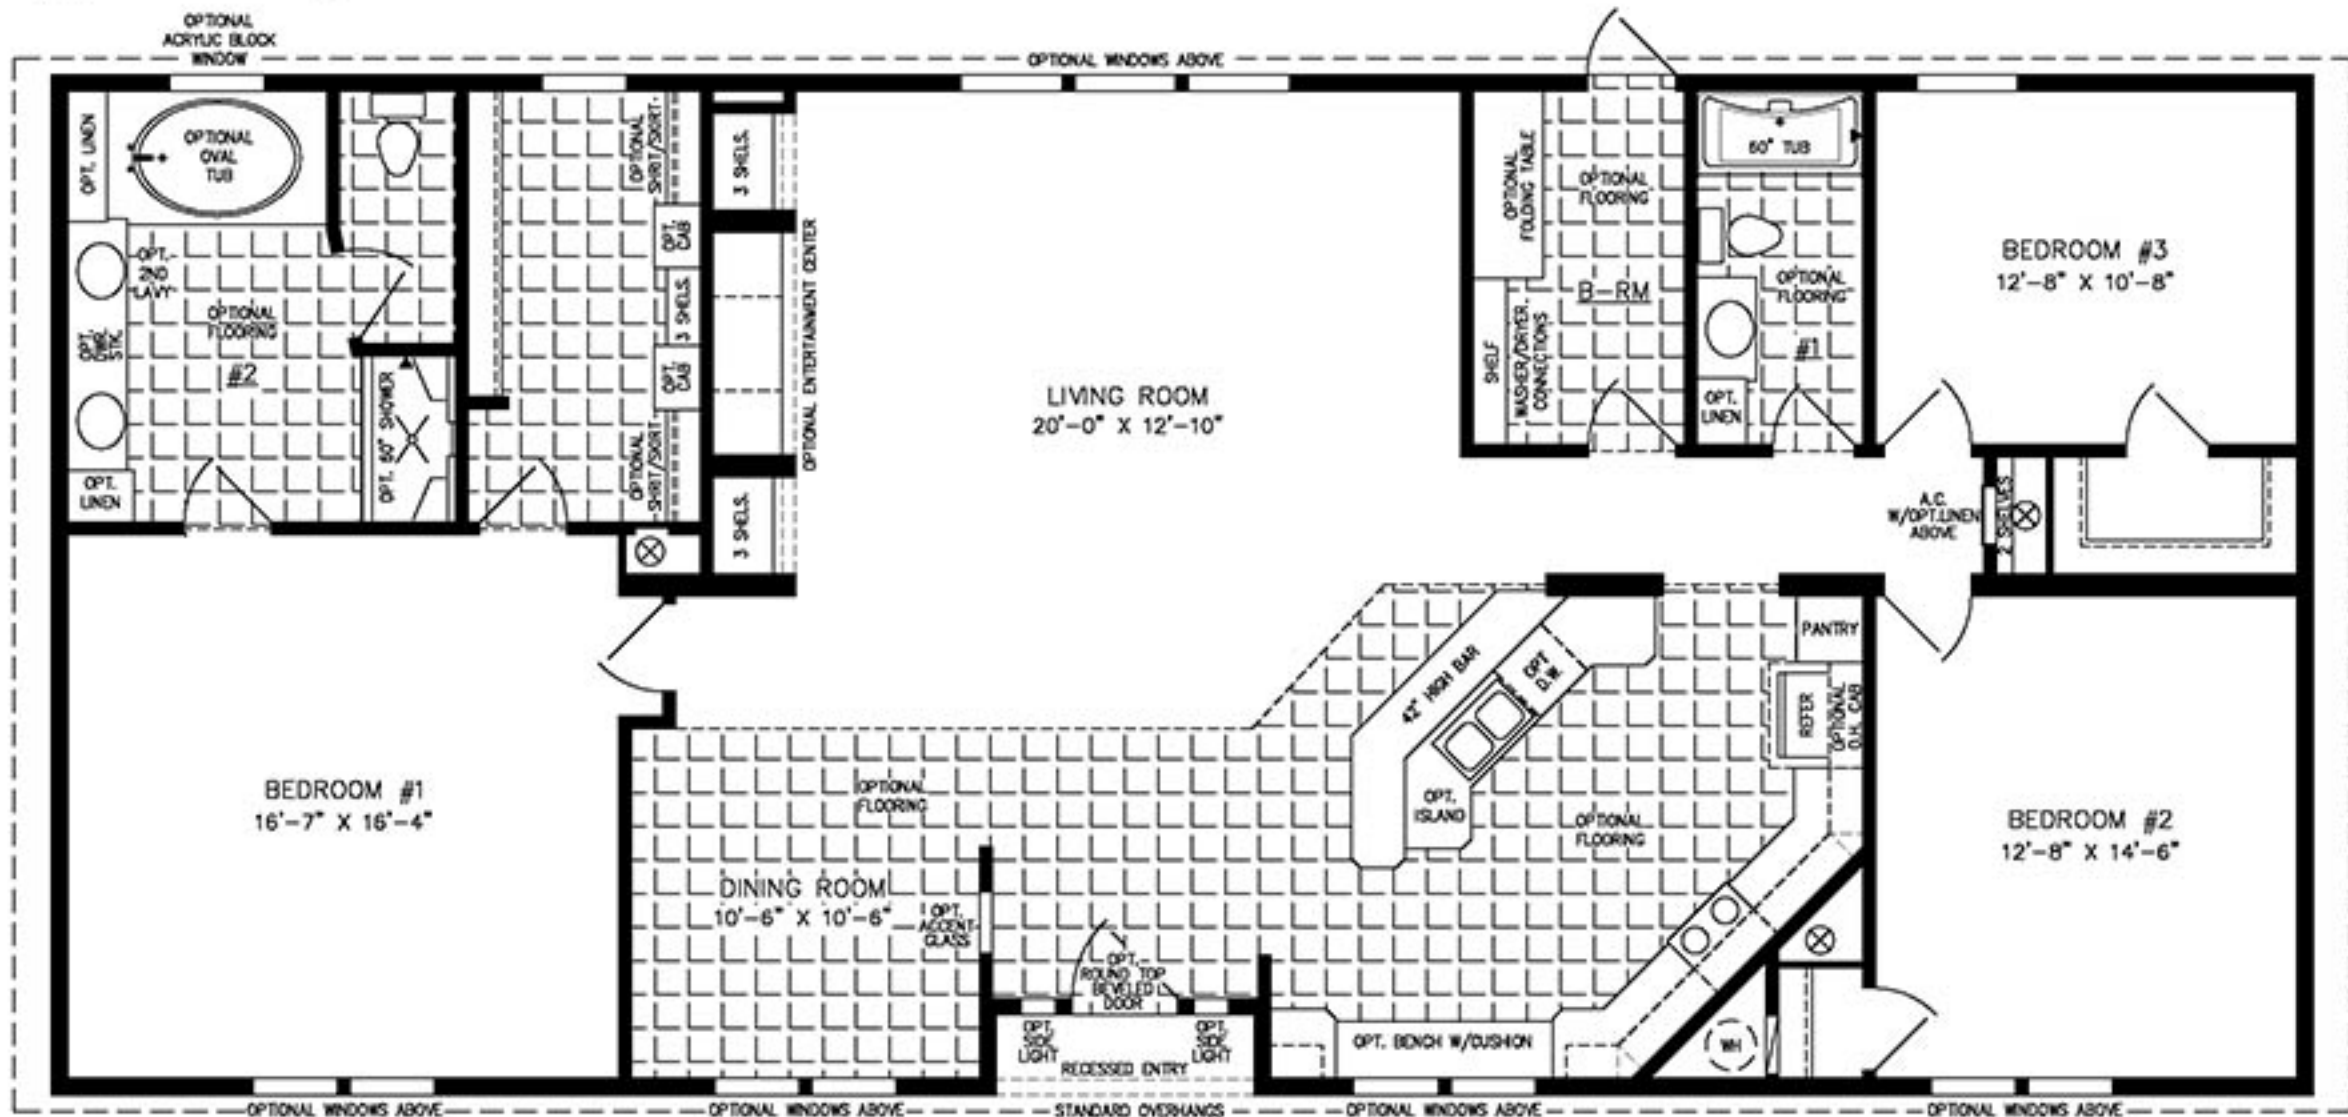

JACOBSEN HOMES

The Imperial

MY JACOBSEN HOMES

32' X 68'

2,085 SQUARE FEET

CLEARWATER LOCATION
6030 Ulmerton Rd.
Clearwater, FL 33760
(727) 535-5262

BRADENTON LOCATION
5327 14th St. W
Bradenton, FL 34207
(941) 758-3633

Model IMP-46821W-644

2020

(ALL SIZES ARE APPROX.)
DESIGNED FOR ZONES II & III

© 04-22-13

VISIT US ONLINE AT:
WWW.MYJACOBSENHOMES.COM