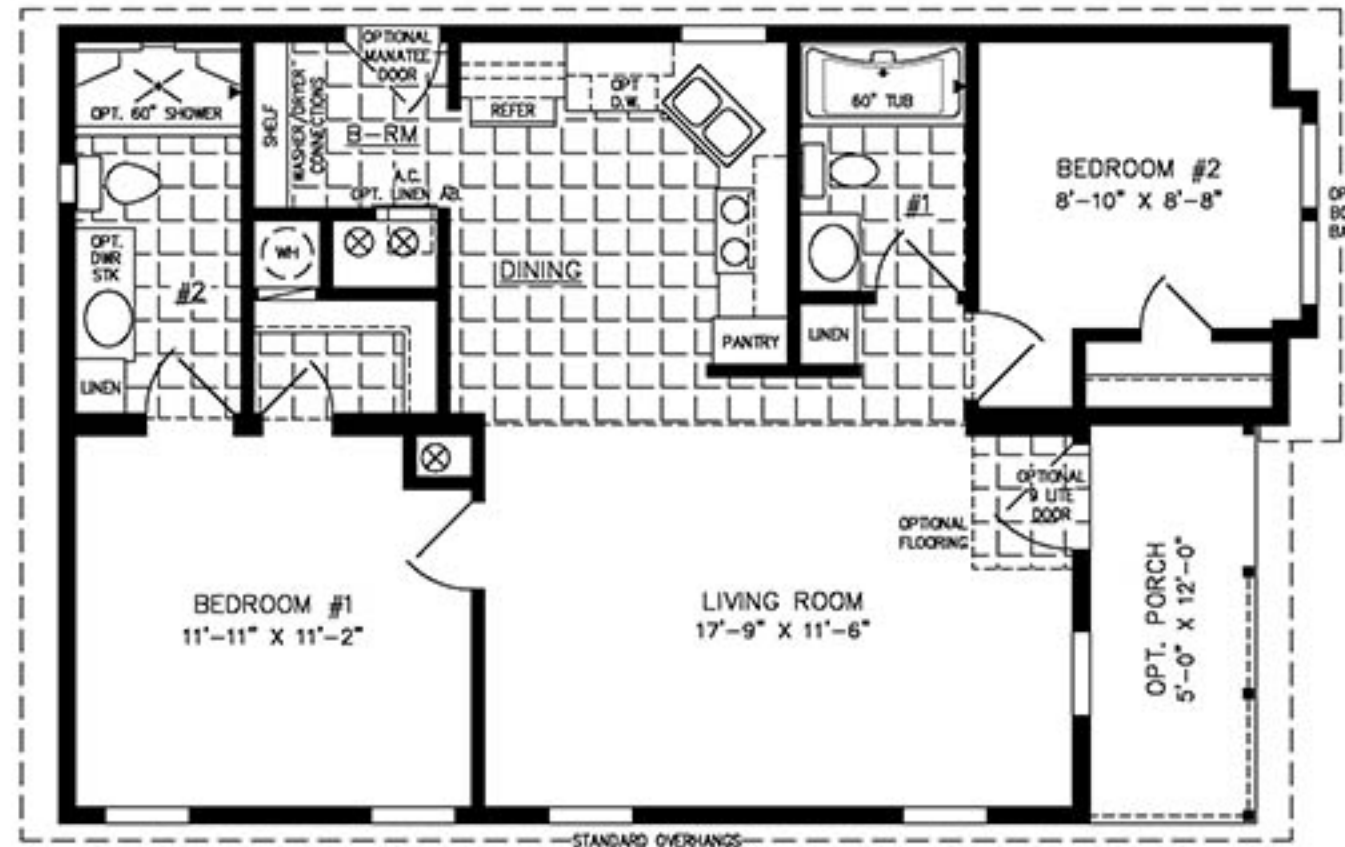

The Imperial

MY JACOBSEN HOMES

CLEARWATER LOCATION
6030 Ulmerton Rd.
Clearwater, FL 33760
(727) 535-5262

BRADENTON LOCATION
5327 14th St. W
Bradenton, FL 34207
(941) 758-3633

24' X 37'/31'

(24' X 37'/36' INC. OPT. PORCH)
823 SQUARE FT. (883 W/OPT. PORCH)

Model IMP-6371A

2020

(ALL SIZES ARE APPROX.)
DESIGNED FOR ZONES II & III

VISIT US ONLINE AT:
WWW.MYJACOBSENHOMES.COM