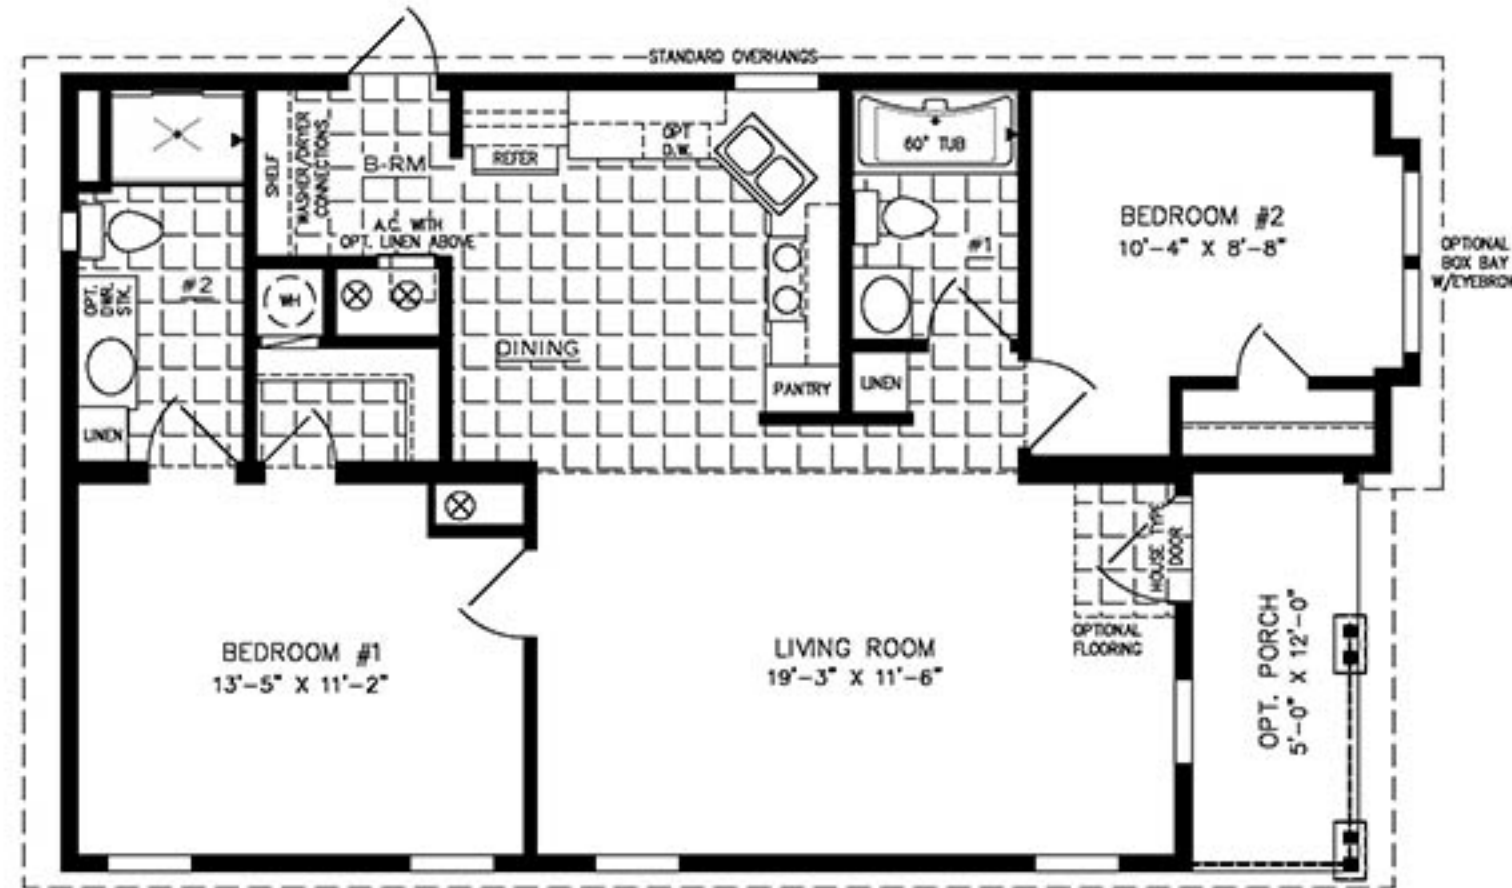

The Imperial

MY JACOBSEN HOMES

CLEARWATER LOCATION
6030 Ulmerton Rd.
Clearwater, FL 33760
(727) 535-5262

BRADENTON LOCATION
5327 14th St. W
Bradenton, FL 34207
(941) 758-3633

24' X 40'/34'

(24' X 39'/40' INC. OPT. PORCH)
888 SQUARE FT. (948W/OPT. PORCH)

Model IMP-6402A

2020

(ALL SIZES ARE APPROX.)
DESIGNED FOR ZONES II & III

VISIT US ONLINE AT:
WWW.MYJACOBSENHOMES.COM