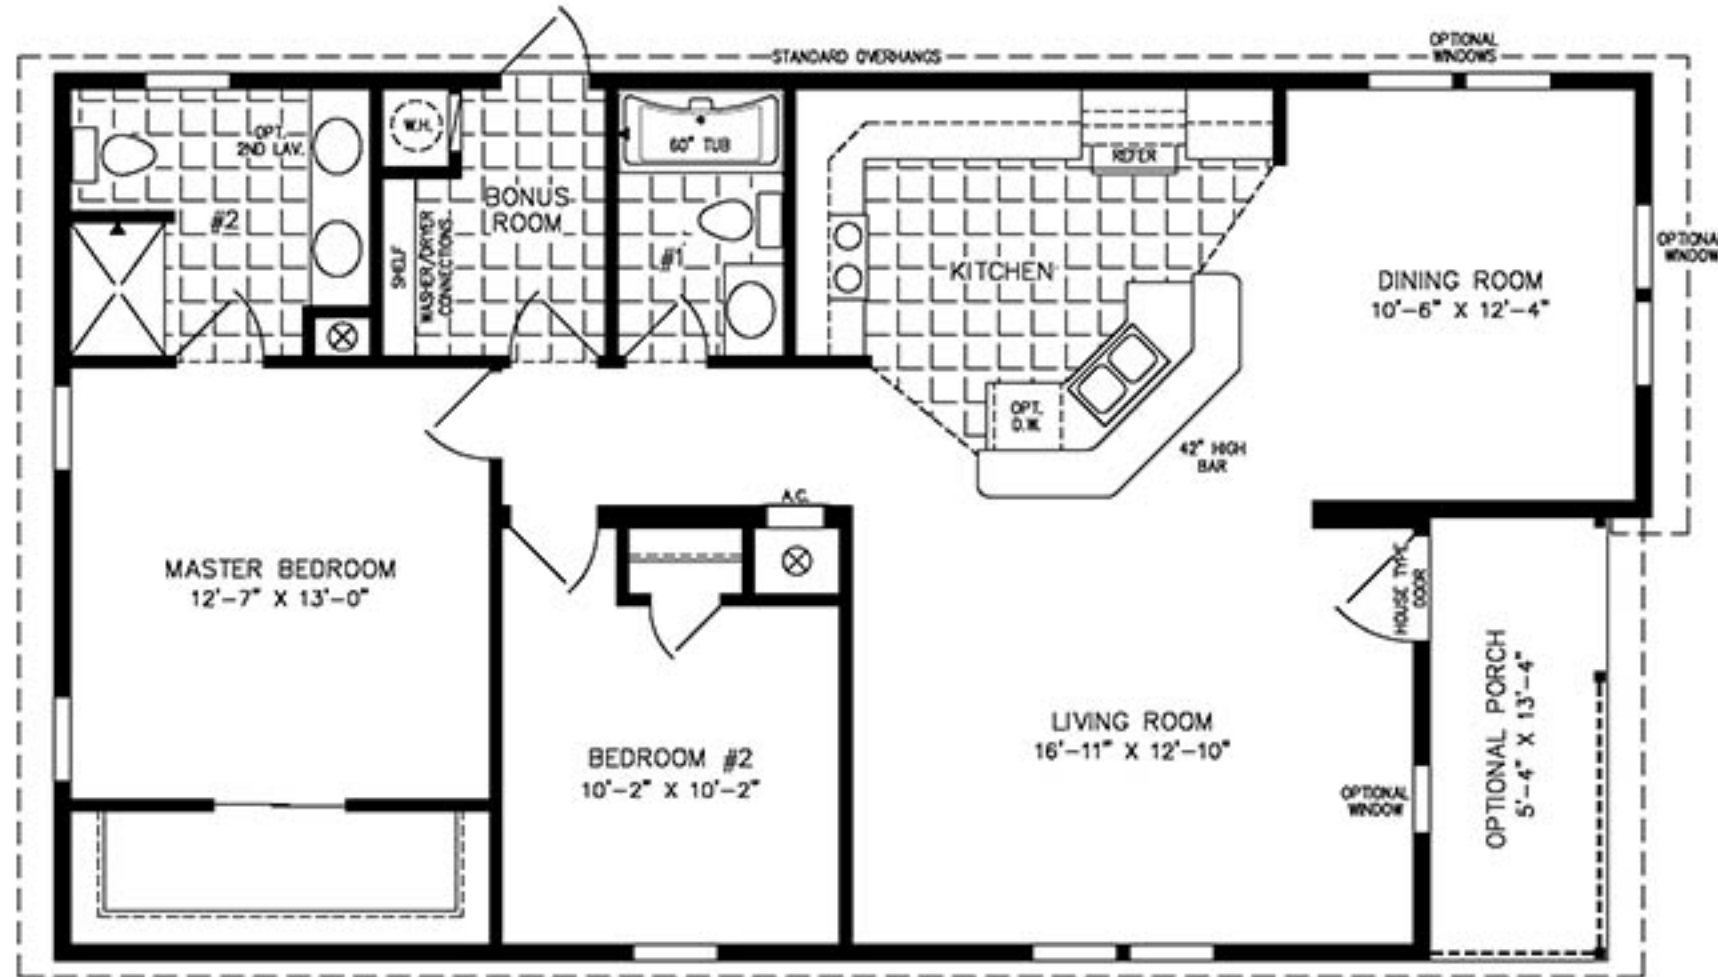

The Imperial

MY JACOBSEN HOMES

CLEARWATER LOCATION
6030 Ulmerton Rd.
Clearwater, FL 33760
(727) 535-5262

BRADENTON LOCATION
5327 14th St. W
Bradenton, FL 34207
(941) 758-3633

28' X 48'/41'-4"

(28 X 48'/46'-8" INC. OPT. PORCH)
1,191 SQUARE FT. (1,262 W/OPT. PORCH)

Model IMP-6481B

2020

(ALL SIZES ARE APPROX.)
DESIGNED FOR ZONES II & III © 2-19-07

VISIT US ONLINE AT:

WWW.MYJACOBSENHOMES.COM