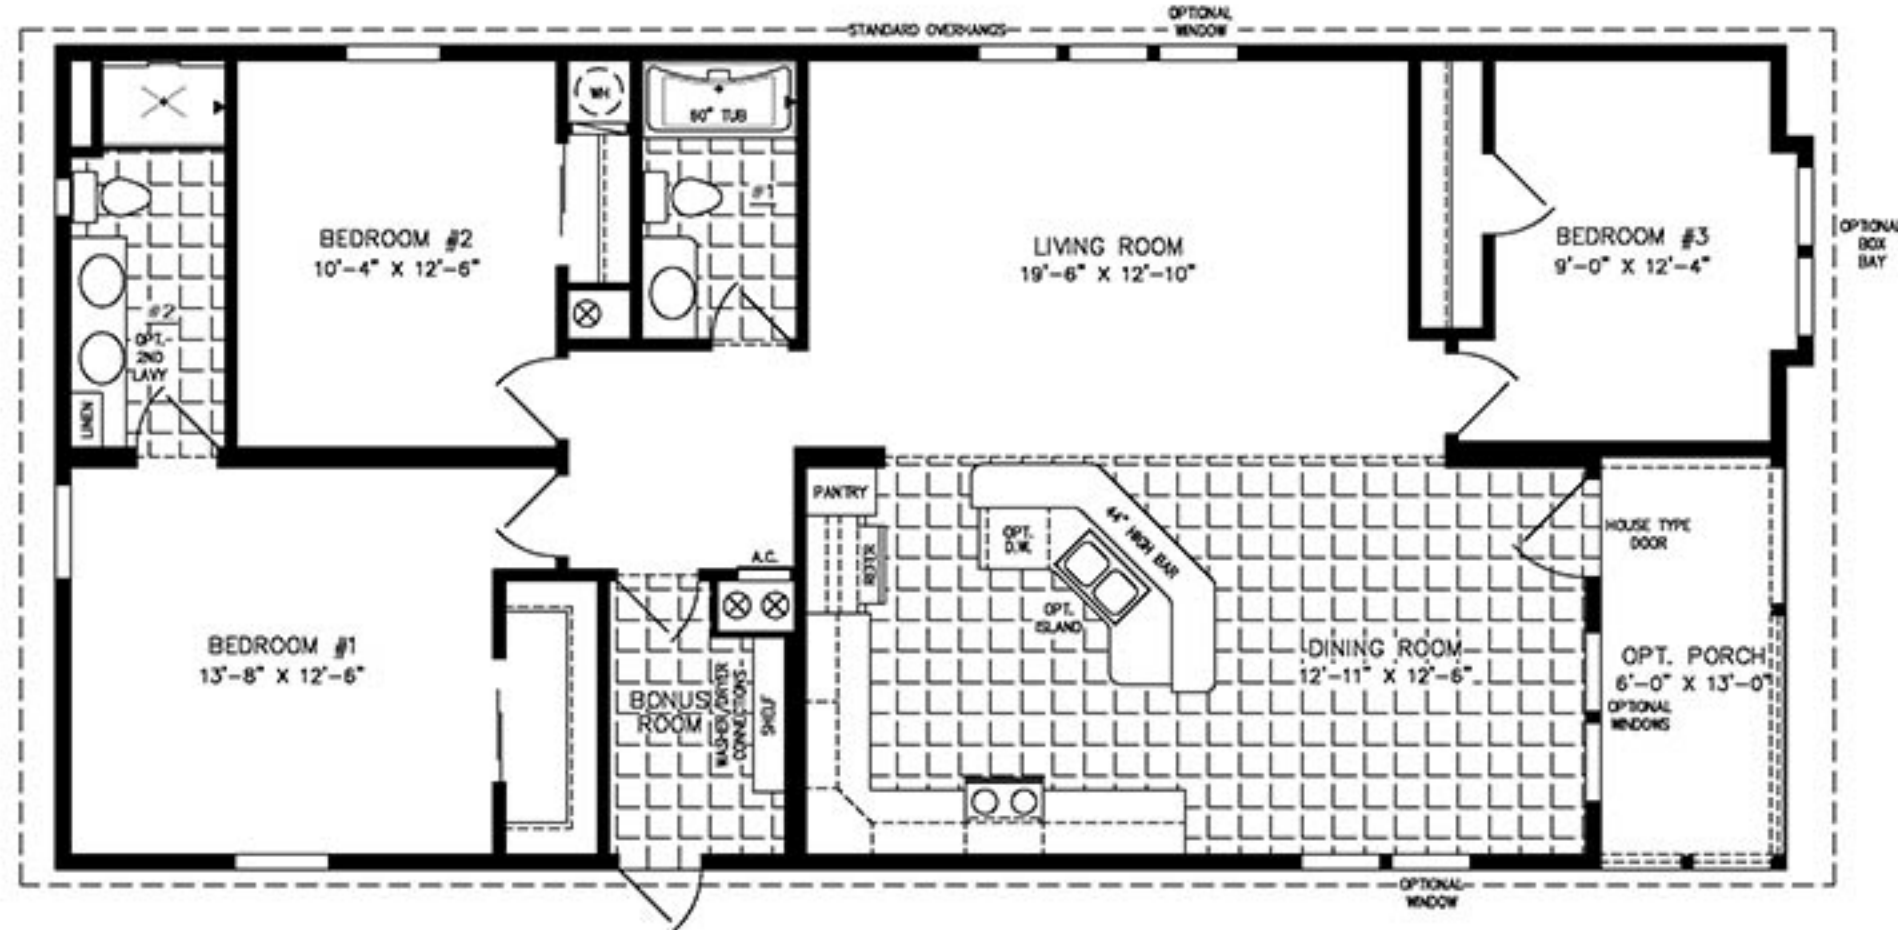

The Imperial

MY JACOBSEN HOMES

CLEARWATER LOCATION
6030 Ulmerton Rd.
Clearwater, FL 33760
(727) 535-5262

BRADENTON LOCATION
5327 14th St. W
Bradenton, FL 34207
(941) 758-3633

28' X 56'/50'

(28' X 56' INC. OPT. PORCH)
1,414 SQUARE FT. (1,494 W/OPT. PORCH)

Model IMP-6502B

2020

(ALL SIZES ARE APPROX.)
DESIGNED FOR ZONES II & III

© 02-03-15

VISIT US ONLINE AT:

WWW.MYJACOBSENHOMES.COM