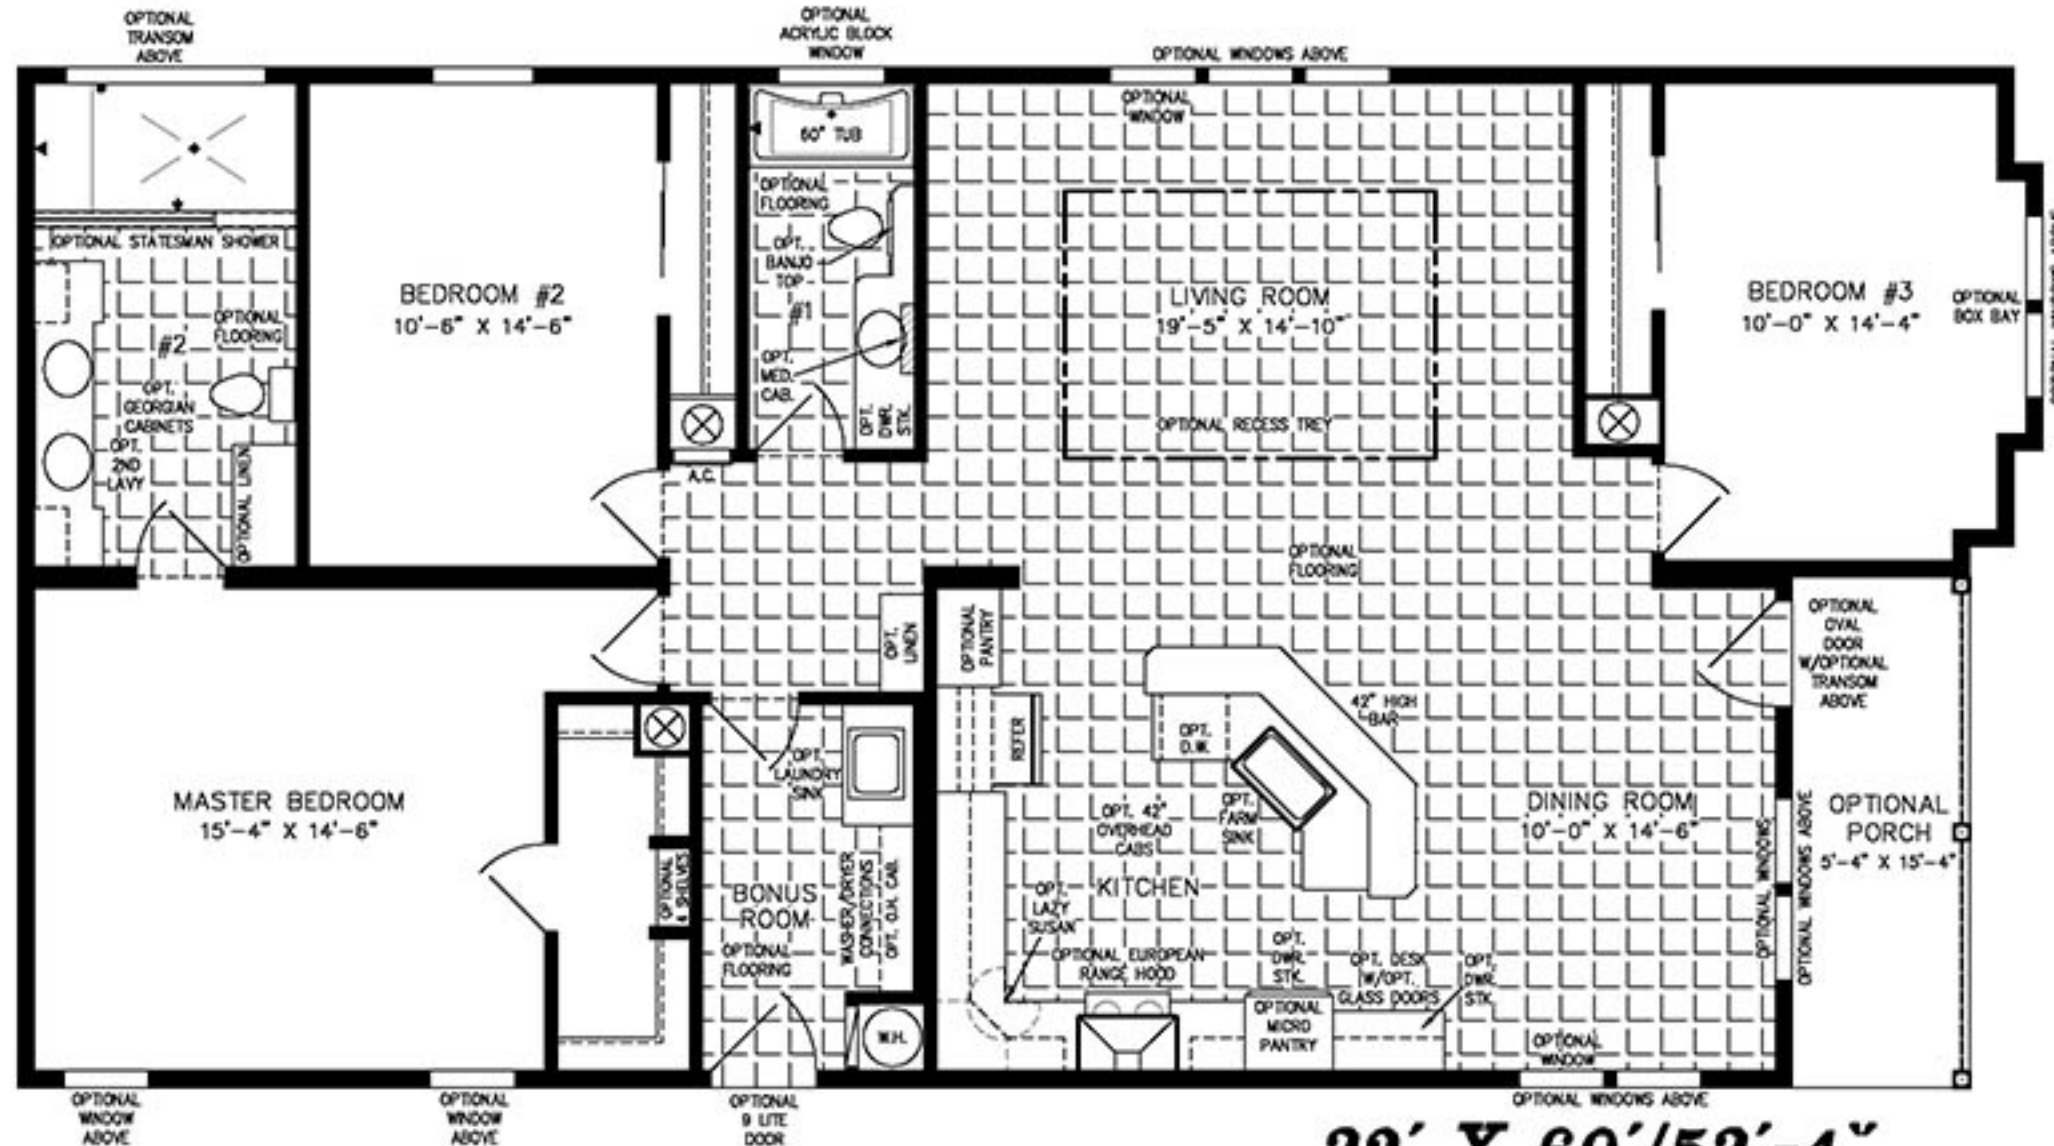

The Imperial

MY JACOBSEN HOMES

CLEARWATER LOCATION
6030 Ulmerton Rd.
Clearwater, FL 33760
(727) 535-5262

BRADENTON LOCATION
5327 14th St. W
Bradenton, FL 34207
(941) 758-3633

32' X 60' / 53'-4"

(32' X 60' / 58'-8" INC. OPT PORCH)
1,739 SQUARE FEET (1,821 W/OPT. PORCH)

Model IMP-6531W-36272

2020

(ALL SIZES ARE APPROX.)

© 04-17-19

VISIT US ONLINE AT:

WWW.MYJACOBSENHOMES.COM