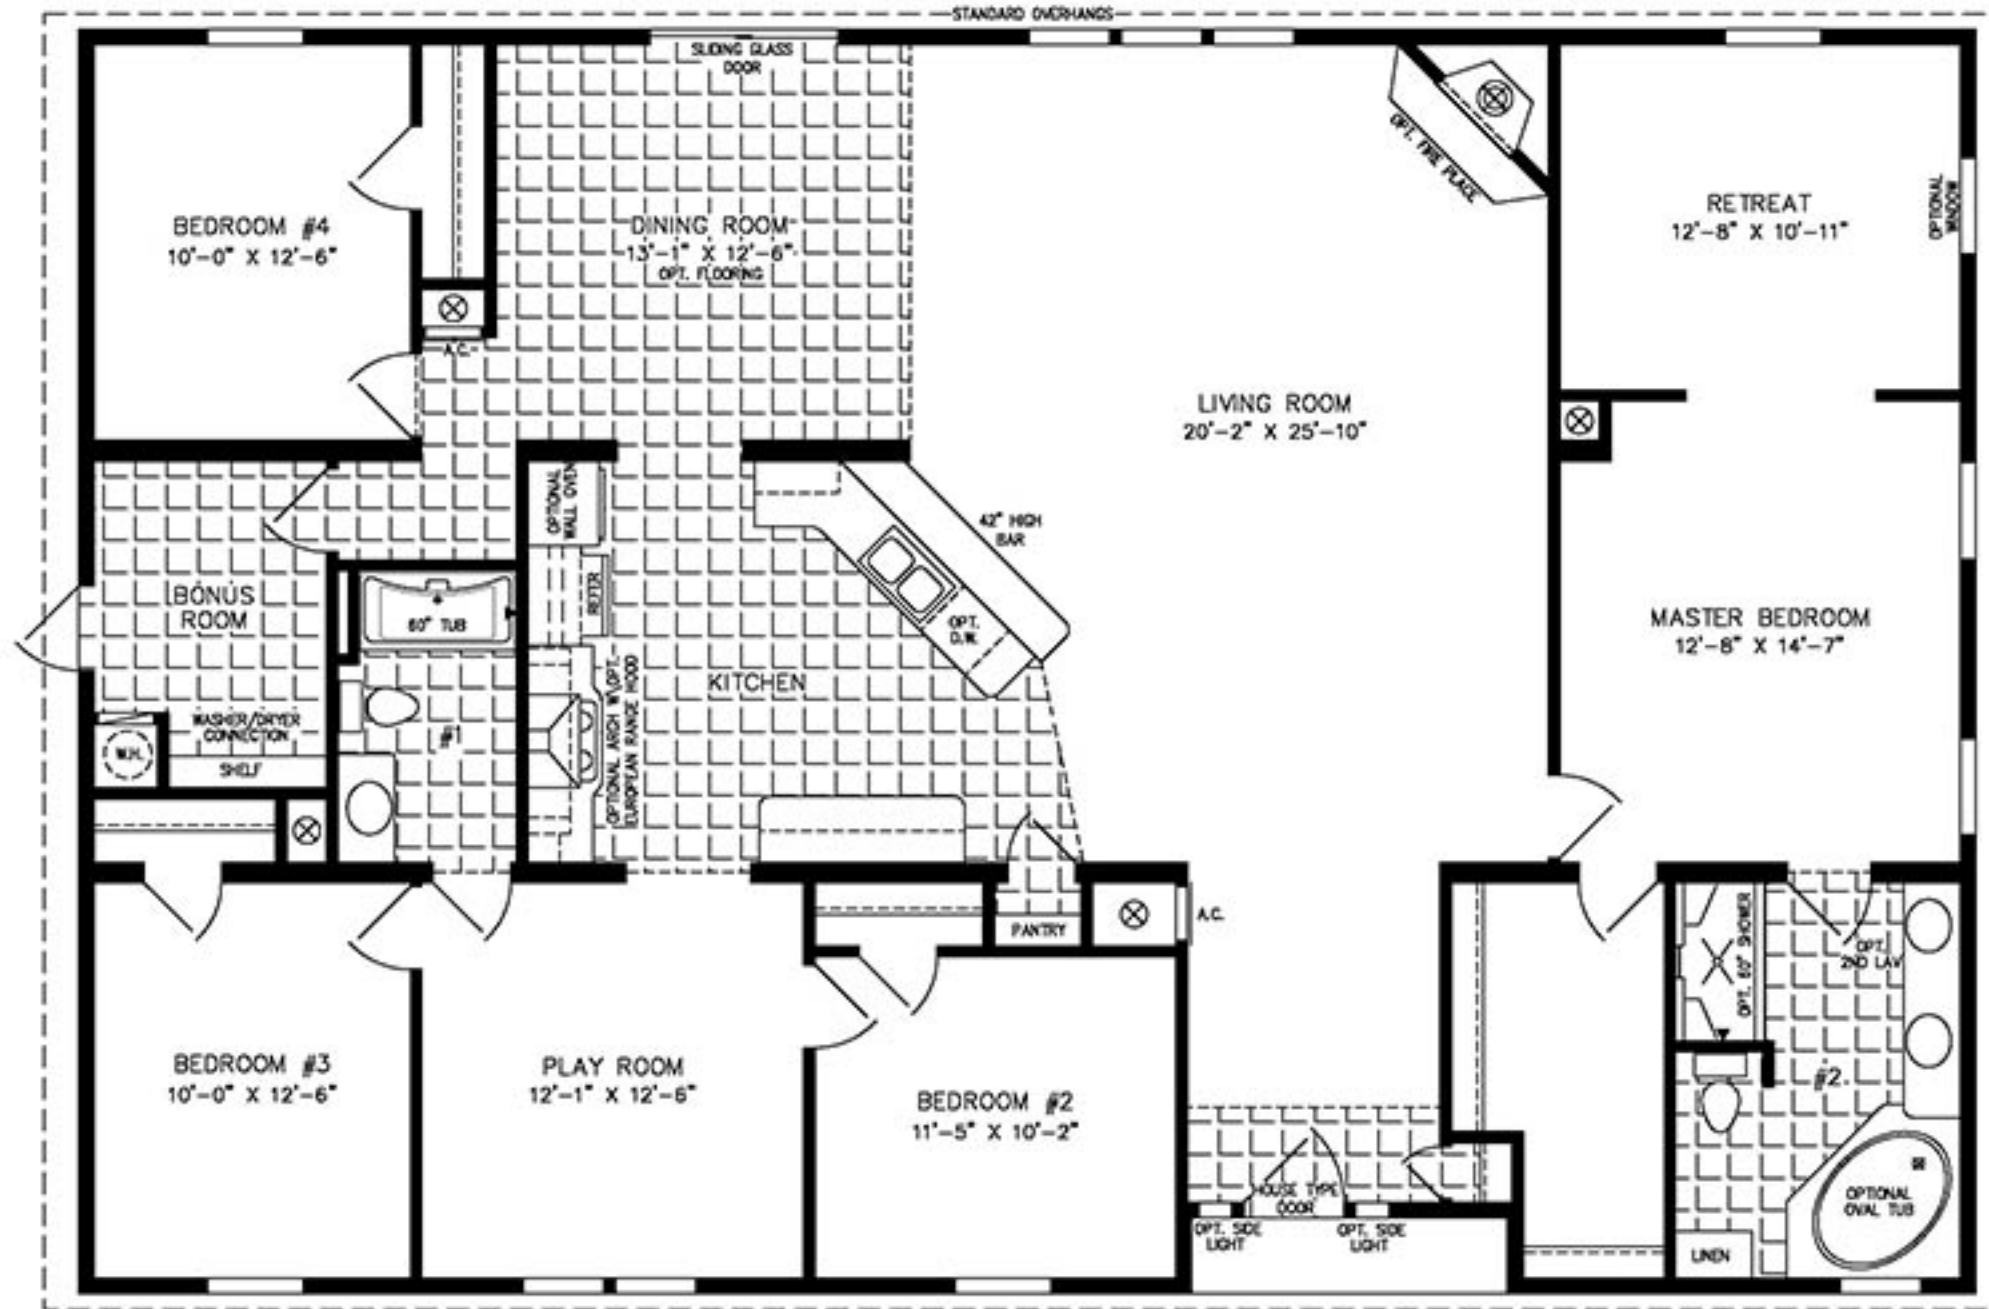

The Imperial

MY JACOBSEN HOMES

CLEARWATER LOCATION
6030 Ulmerton Rd.
Clearwater, FL 33760
(727) 535-5262

BRADENTON LOCATION
5327 14th St. W
Bradenton, FL 34207
(941) 758-3633

VISIT US ONLINE AT:

WWW.MYJACOBSENHOMES.COM

42' X 60'
2,460 SQUARE FEET

Model IMP-7604
2020

(ALL SIZES ARE APPROX.)
DESIGNED FOR ZONES II & III © 08-10-2010