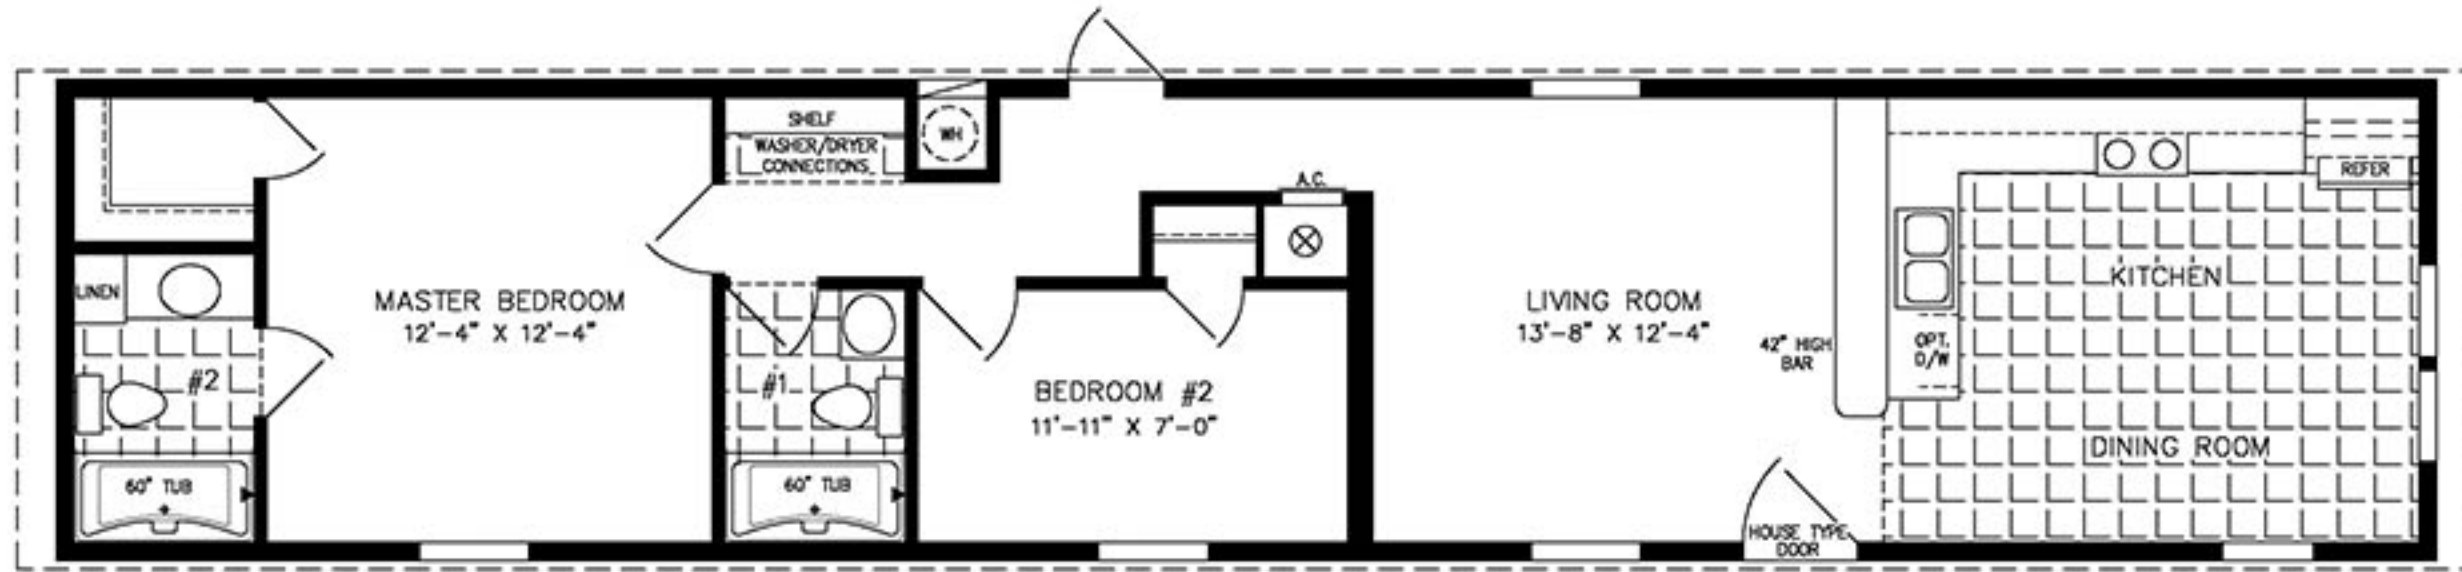

The Imperial

MY JACOBSEN HOMES

CLEARWATER LOCATION
6030 Ulmerton Rd.
Clearwater, FL 33760
(727) 535-5262

BRADENTON LOCATION
5327 14th St. W
Bradenton, FL 34207
(941) 758-3633

13'-4" X 66'

880 SQUARE FEET

Model ISW-3661

2020

(ALL SIZES ARE APPROX.)
DESIGNED FOR ZONES II & III

© 06-13-09

VISIT US ONLINE AT:

WWW.MYJACOBSENHOMES.COM