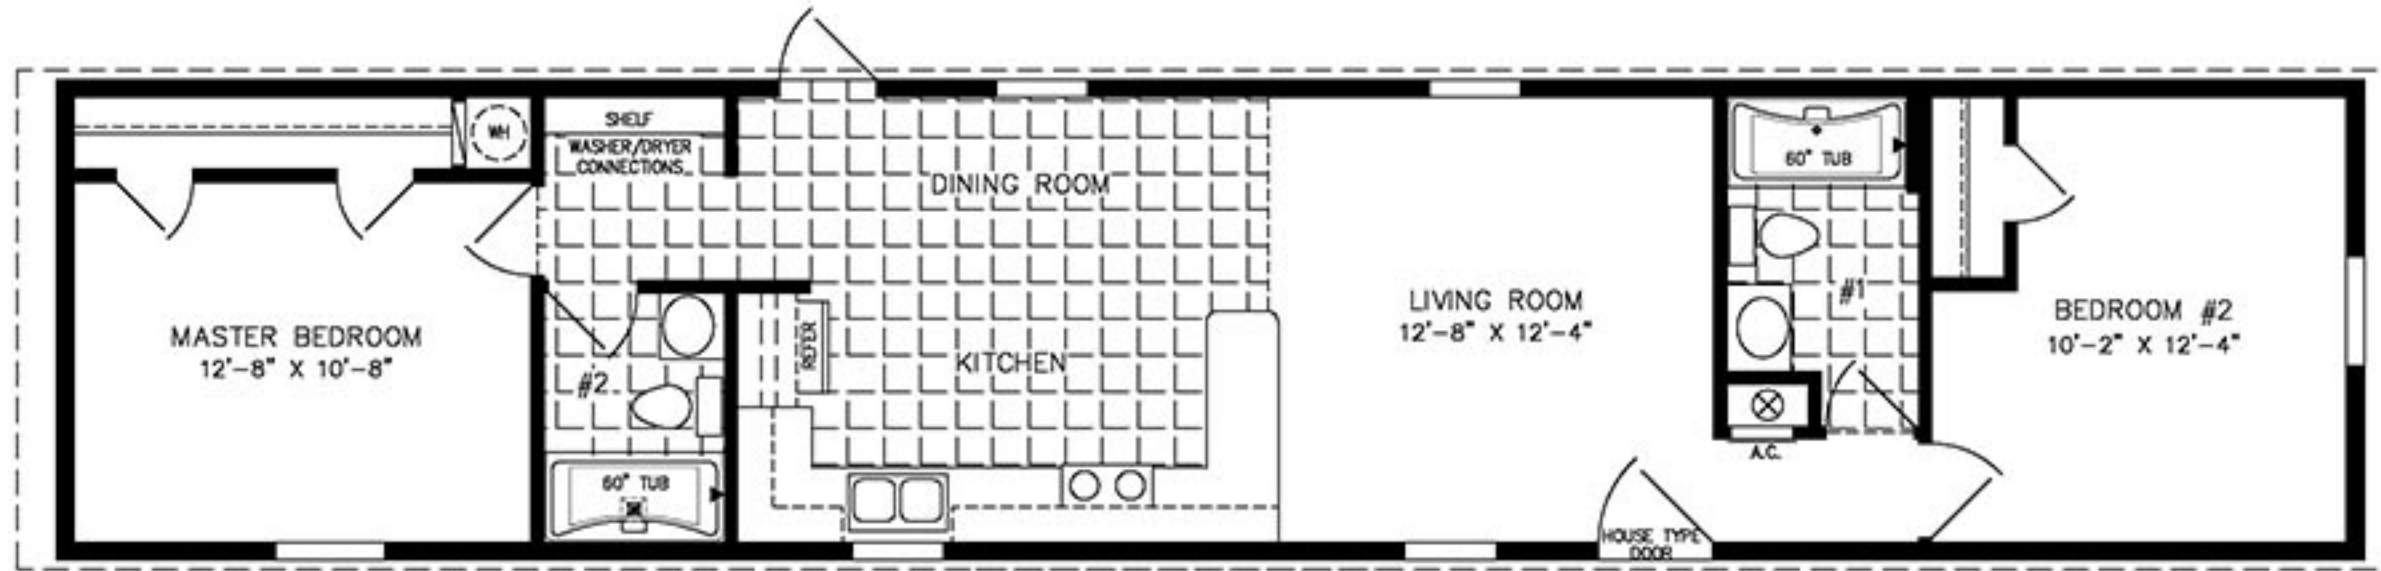

The Imperial

MY JACOBSEN HOMES

CLEARWATER LOCATION
6030 Ulmerton Rd.
Clearwater, FL 33760
(727) 535-5262

BRADENTON LOCATION
5327 14th St. W
Bradenton, FL 34207
(941) 758-3633

VISIT US ONLINE AT:
WWW.MYJACOBSENHOMES.COM

13'-4" X 64'

853 SQUARE FEET

Model ISW-4641

2020

(ALL SIZES ARE APPROX.)
DESIGNED FOR ZONES II & III

© 06-13-09