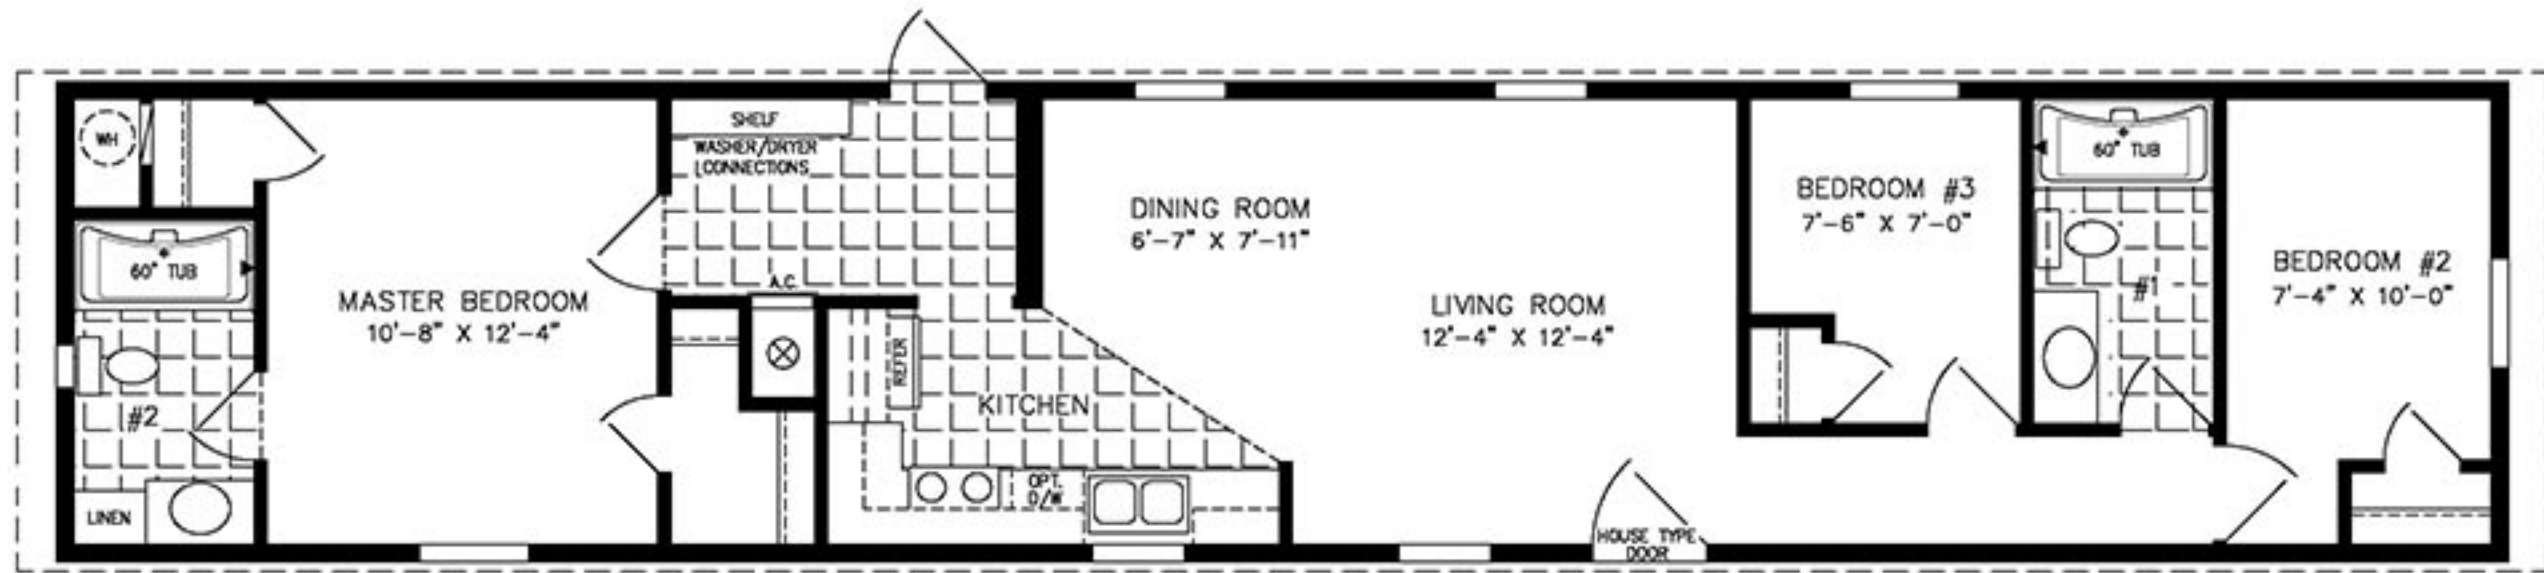

The Imperial

MY JACOBSEN HOMES

CLEARWATER LOCATION
6030 Ulmerton Rd.
Clearwater, FL 33760
(727) 535-5262

BRADENTON LOCATION
5327 14th St. W
Bradenton, FL 34207
(941) 758-3633

VISIT US ONLINE AT:

WWW.MYJACOBSENHOMES.COM

13'-4" X 68'

907 SQUARE FEET

Model ISW-4681

2020

(ALL SIZES ARE APPROX.)
DESIGNED FOR ZONES II & III

© 06-13-09