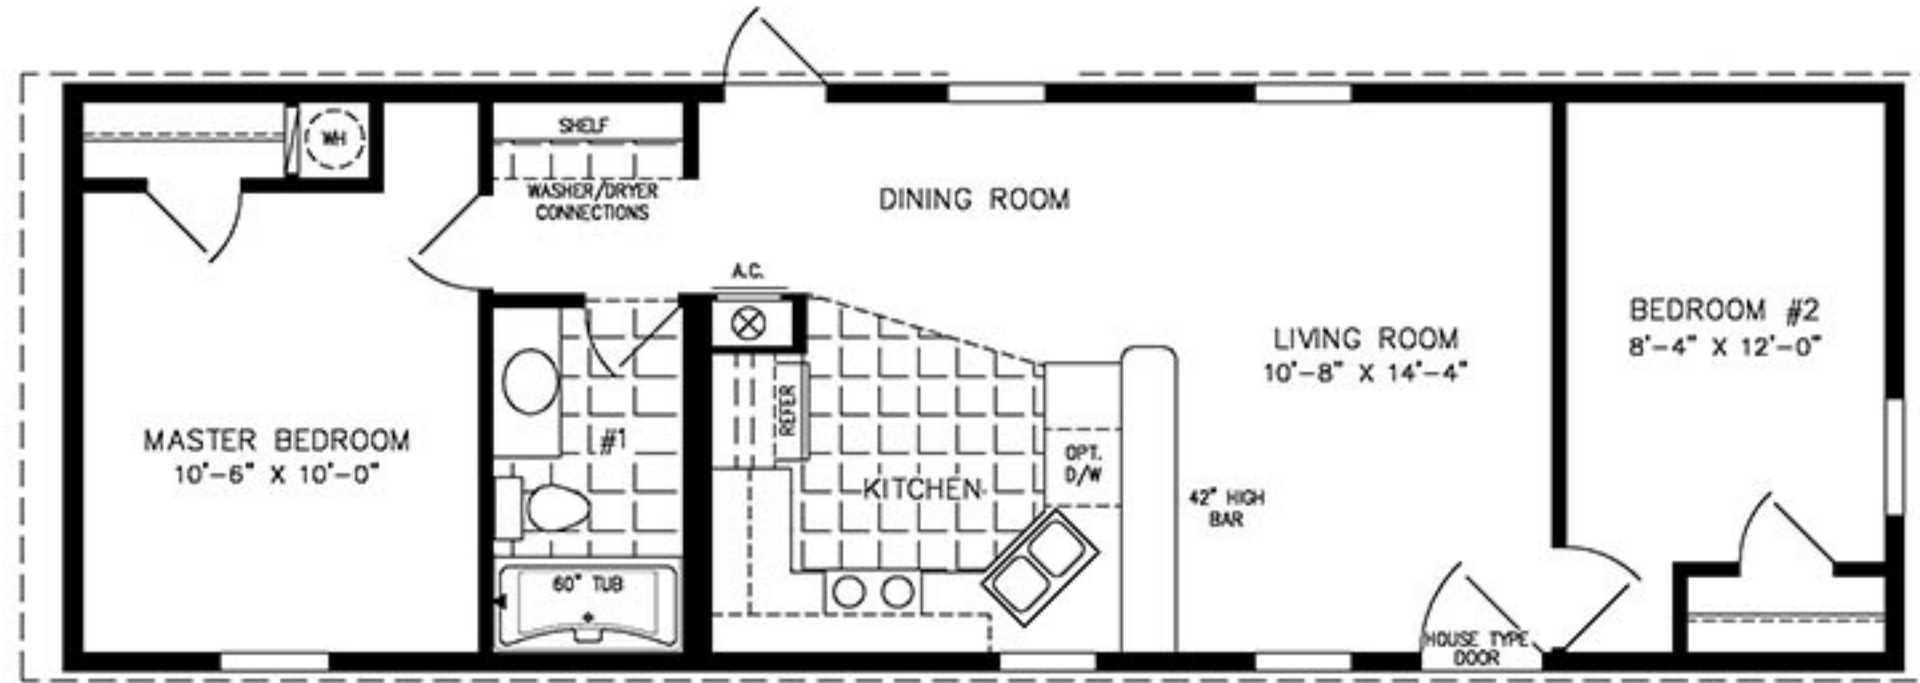

The Imperial

MY JACOBSEN HOMES

CLEARWATER LOCATION
6030 Ulmerton Rd.
Clearwater, FL 33760
(727) 535-5262

BRADENTON LOCATION
5327 14th St. W
Bradenton, FL 34207
(941) 758-3633

VISIT US ONLINE AT:
WWW.MYJACOBSENHOMES.COM

15'-4" X 48'

736 SQUARE FEET

Model ISWW-4482

2020

(ALL SIZES ARE APPROX.)
DESIGNED FOR ZONES II & III

© 06-13-09