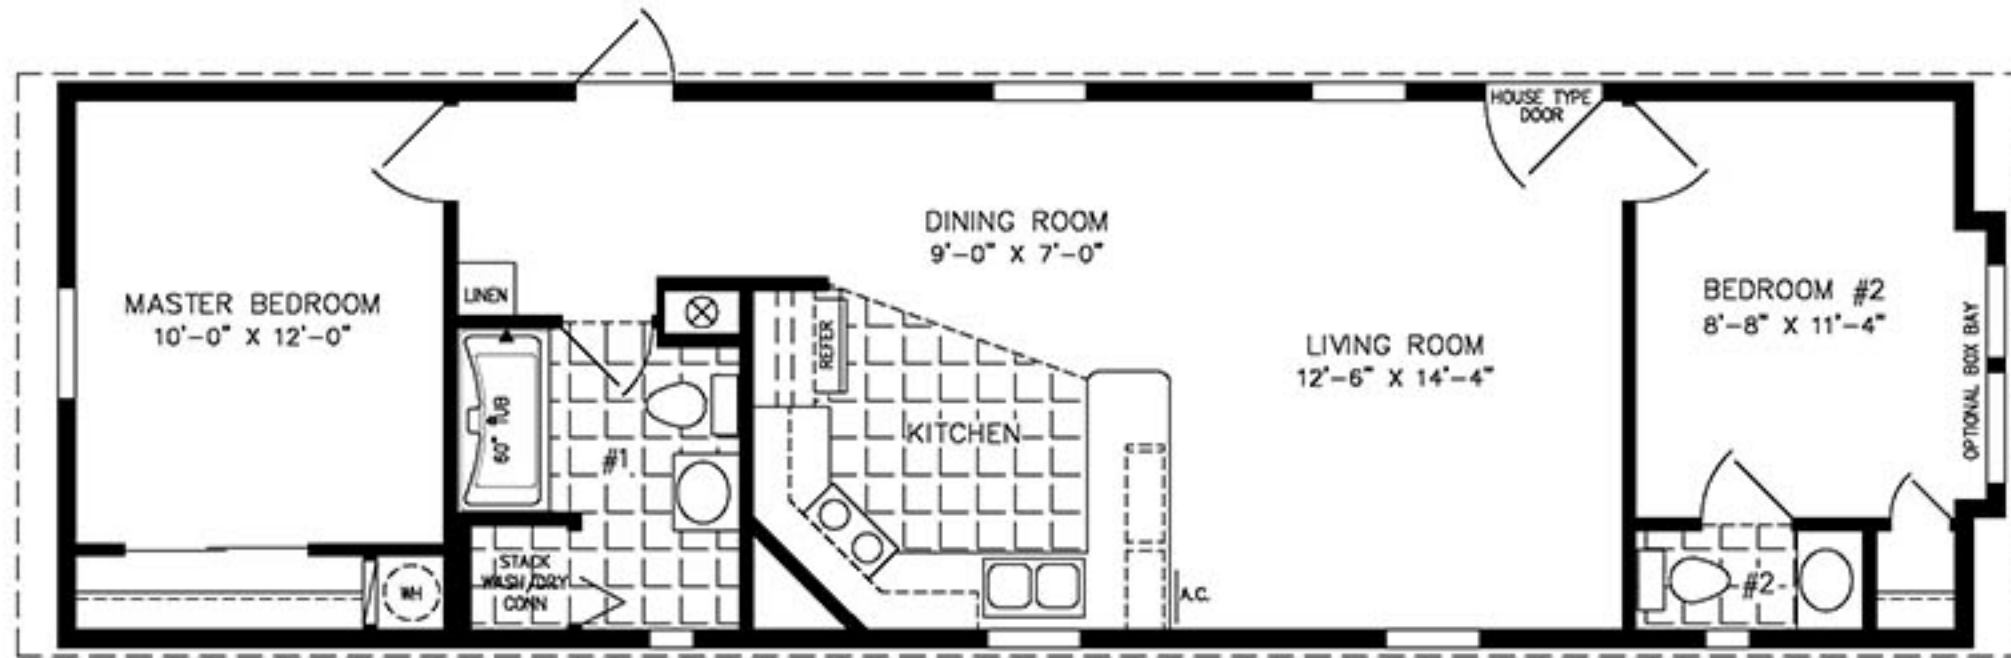

The Imperial

MY JACOBSEN HOMES

CLEARWATER LOCATION
6030 Ulmerton Rd.
Clearwater, FL 33760
(727) 535-5262

BRADENTON LOCATION
5327 14th St. W
Bradenton, FL 34207
(941) 758-3633

VISIT US ONLINE AT:
WWW.MYJACOBSENHOMES.COM

15'-4" X 52'

797 SQUARE FEET

Model ISWW-4521

2020

(ALL SIZES ARE APPROX.)
DESIGNED FOR ZONES II & III

© 06-13-09