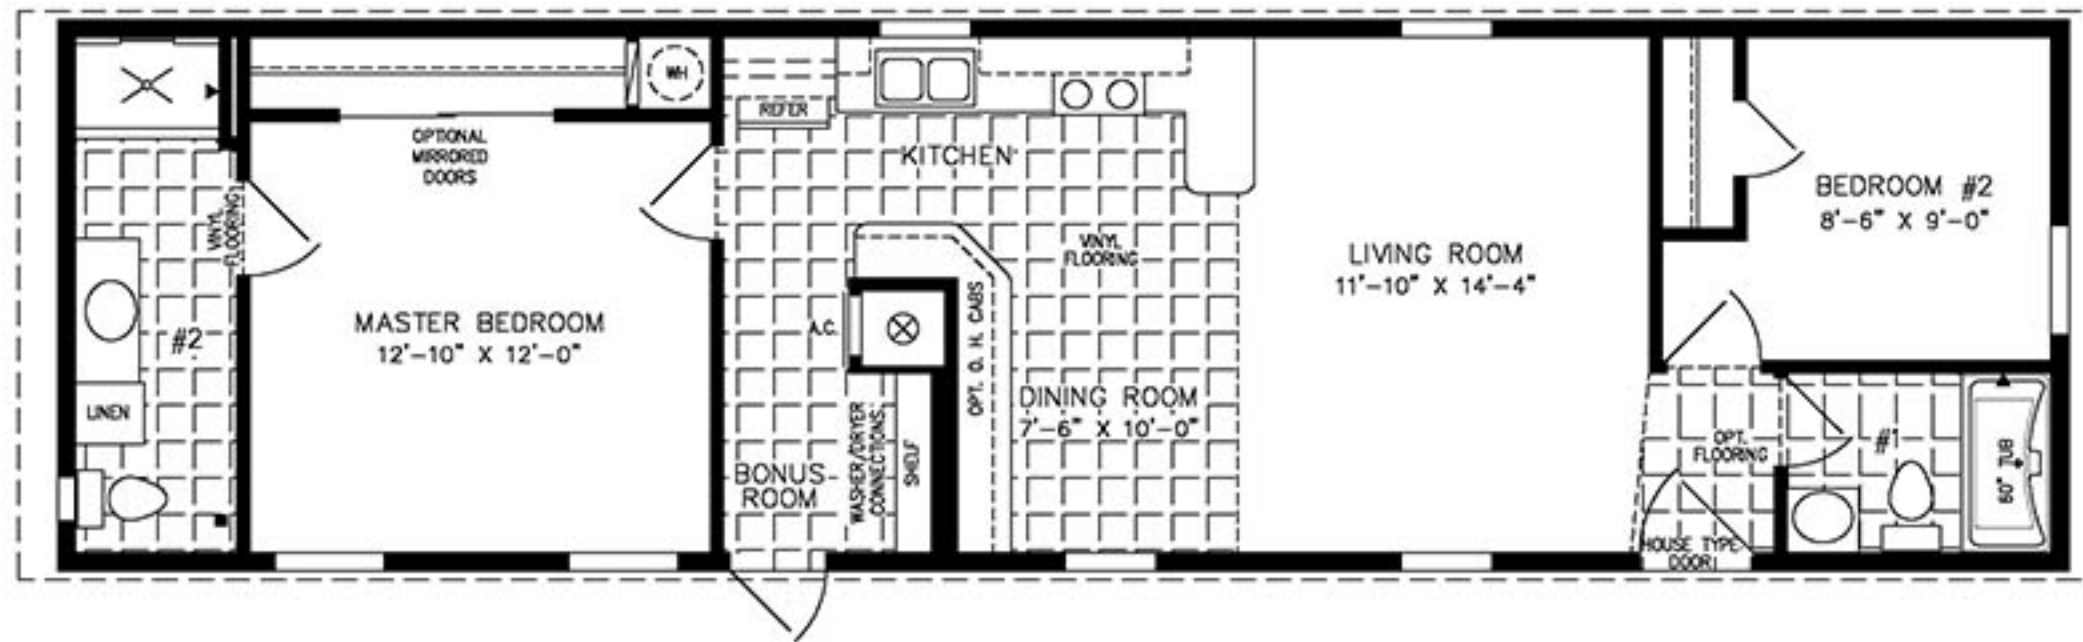

The Imperial

MY JACOBSEN HOMES

CLEARWATER LOCATION
6030 Ulmerton Rd.
Clearwater, FL 33760
(727) 535-5262

BRADENTON LOCATION
5327 14th St. W
Bradenton, FL 34207
(941) 758-3633

VISIT US ONLINE AT:
WWW.MYJACOBSENHOMES.COM

15'-4" X 56'

859 SQUARE FEET

Model ISWW-4564

2020

(ALL SIZES ARE APPROX.)
DESIGNED FOR ZONES II & III

© 01-30-09