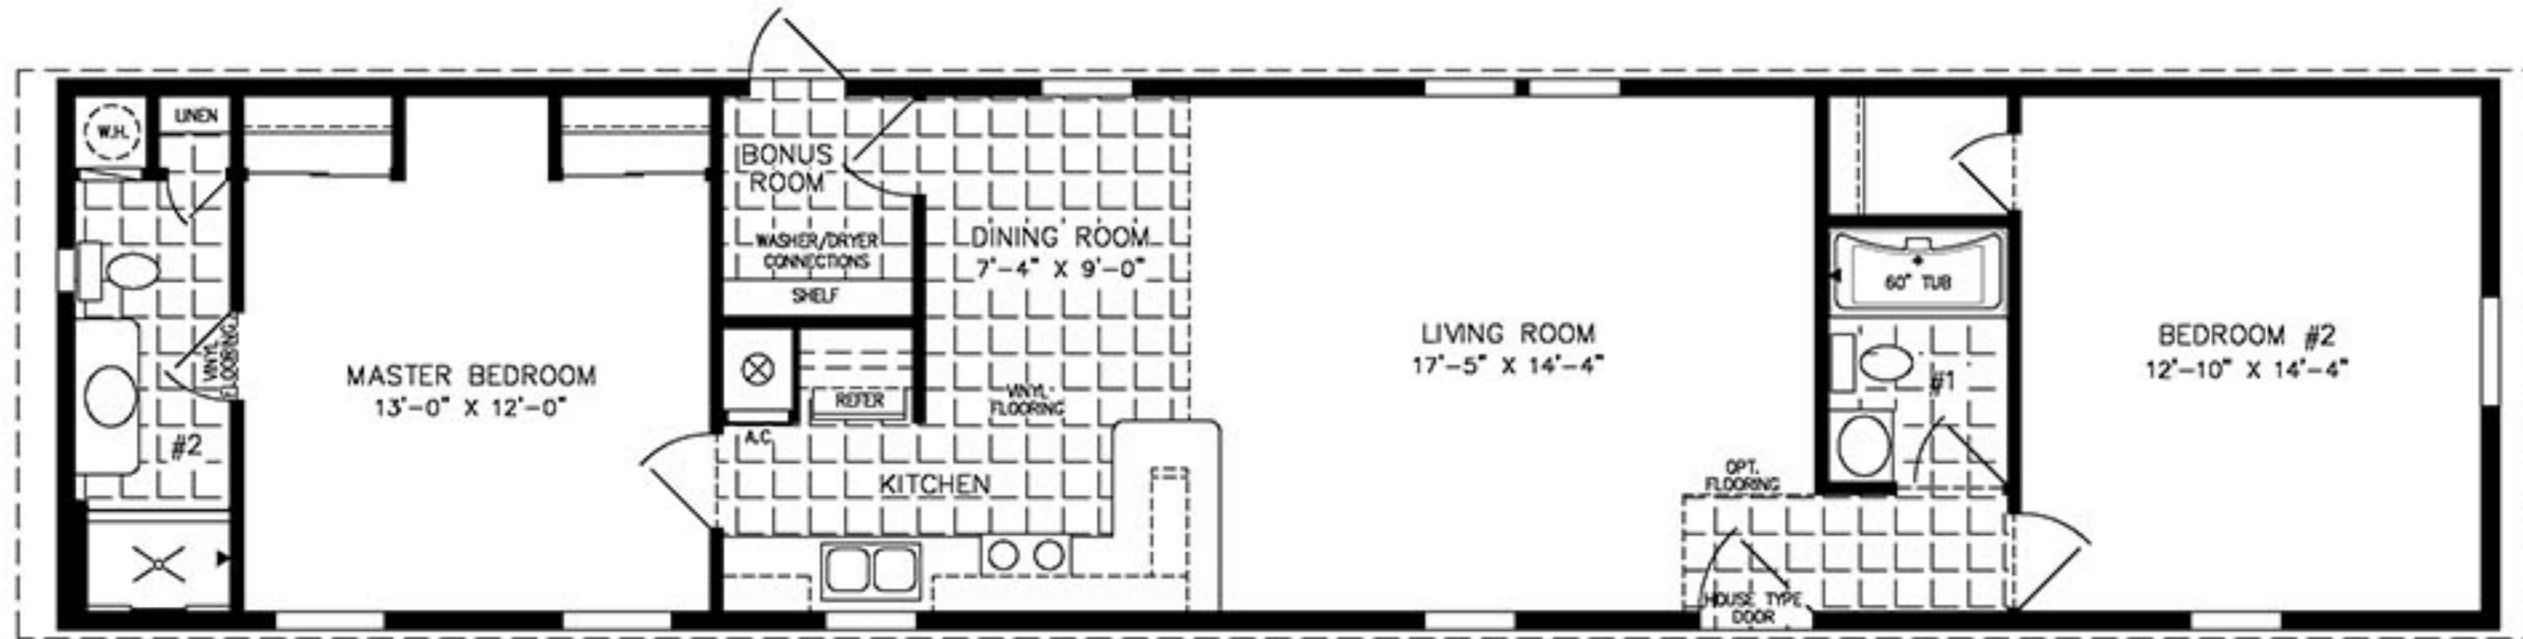

The Imperial

MY JACOBSEN HOMES

CLEARWATER LOCATION
6030 Ulmerton Rd.
Clearwater, FL 33760
(727) 535-5262

BRADENTON LOCATION
5327 14th St. W
Bradenton, FL 34207
(941) 758-3633

VISIT US ONLINE AT:

WWW.MYJACOBSENHOMES.COM

15'-4" X 68'

1,043 SQUARE FEET

Model ISWW-4682

2020

(ALL SIZES ARE APPROX.)
DESIGNED FOR ZONES II & III

© 06-15-09