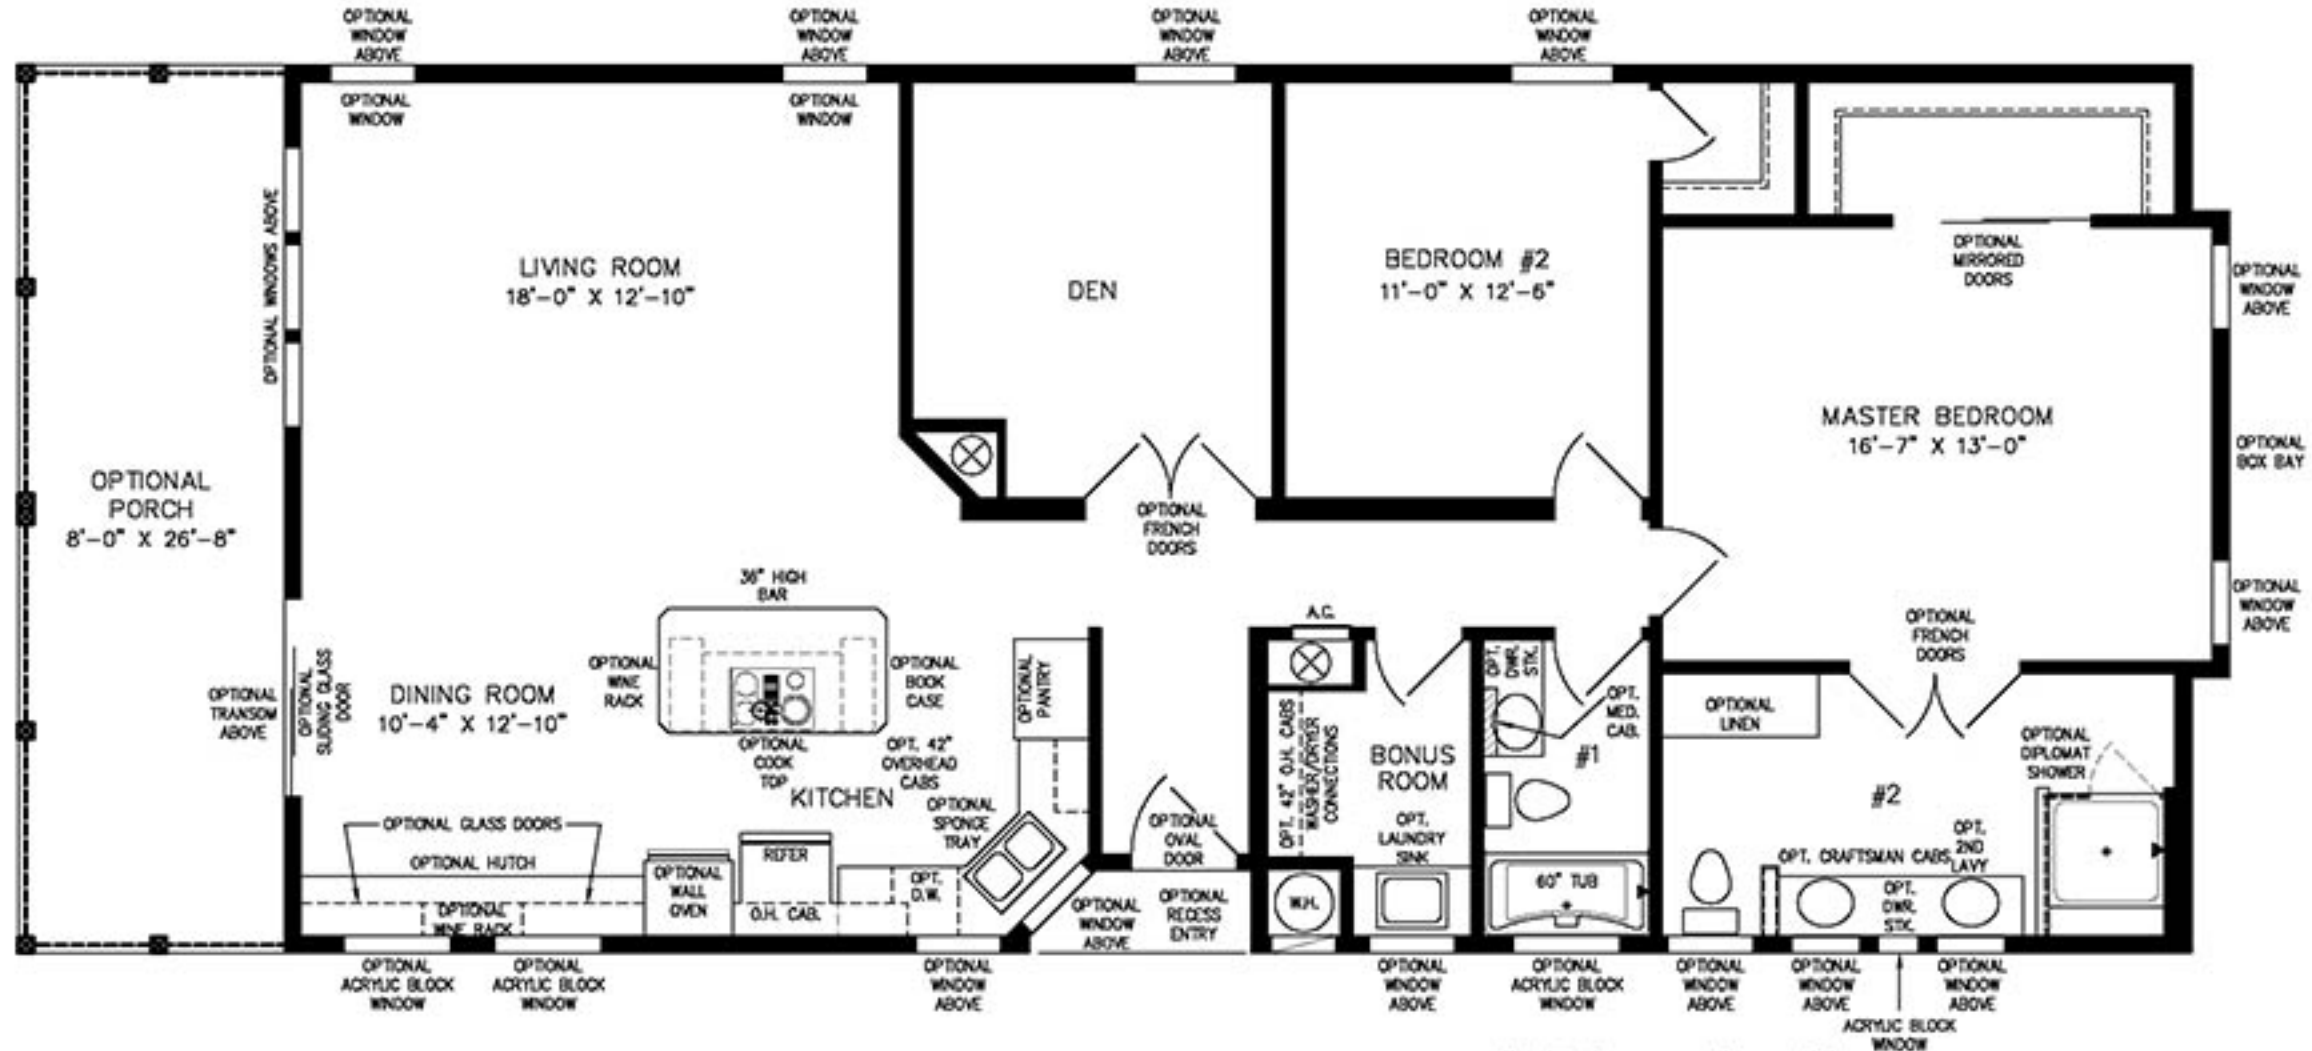

The TNR

28' X 57'-4"

(28' X 65'-4" INC. OPT PORCH)
1,530 SQUARE FEET (1,743 W/OPT. PORCH)

MY JACOBSEN HOMES

CLEARWATER LOCATION
6030 Ulmerton Rd.
Clearwater, FL 33760
(727) 535-5262

BRADENTON LOCATION
5327 14th St. W
Bradenton, FL 34207
(941) 758-3633

Model TNR-5573B-35701

2020 (ALL SIZES ARE APPROX.)

VISIT US ONLINE AT:

WWW.MYJACOBSENHOMES.COM

© 06-04-18