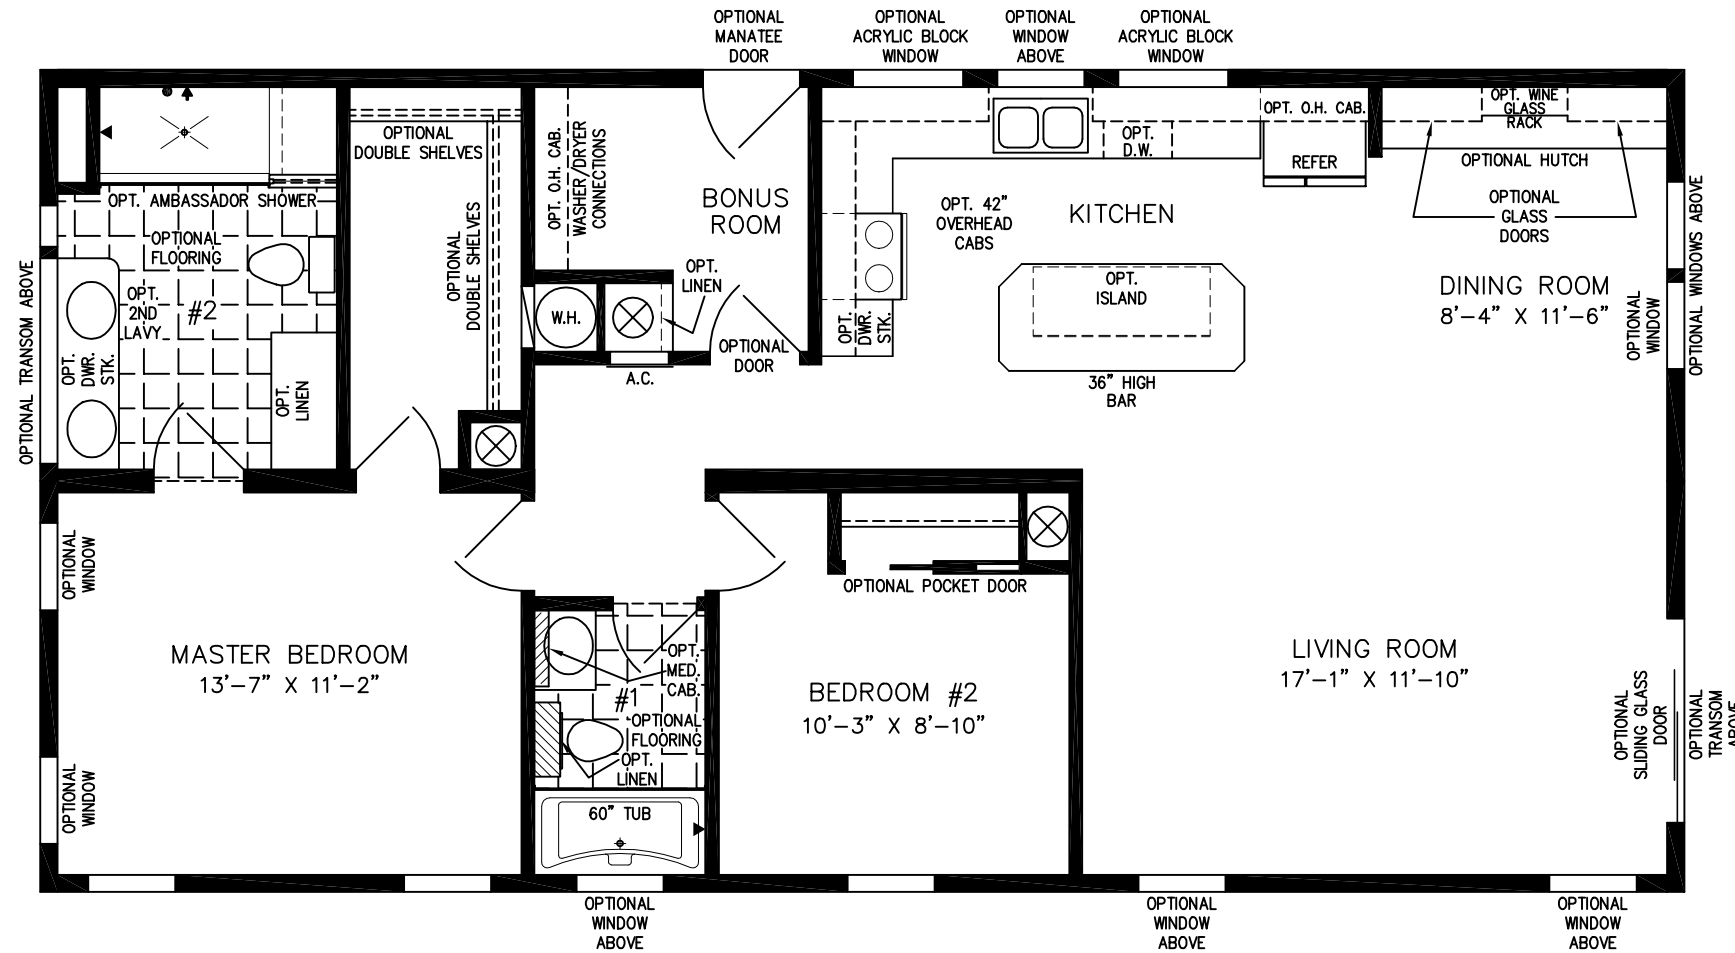

The Imperial

NOTE:
CHECK WITH YOUR SALESPERSON
TO IDENTIFY OPTIONAL ITEMS
THAT ARE ON THIS PRINT.

600 Packard Court ■ Safety Harbor, Florida 34695 ■ Telephone (727) 726-1138

www.jachomes.com/Floor-Plans

24' X 48'

1,152 SQUARE FEET

Model IMP-2483A-36888

2020

(ALL SIZES ARE APPROX.)