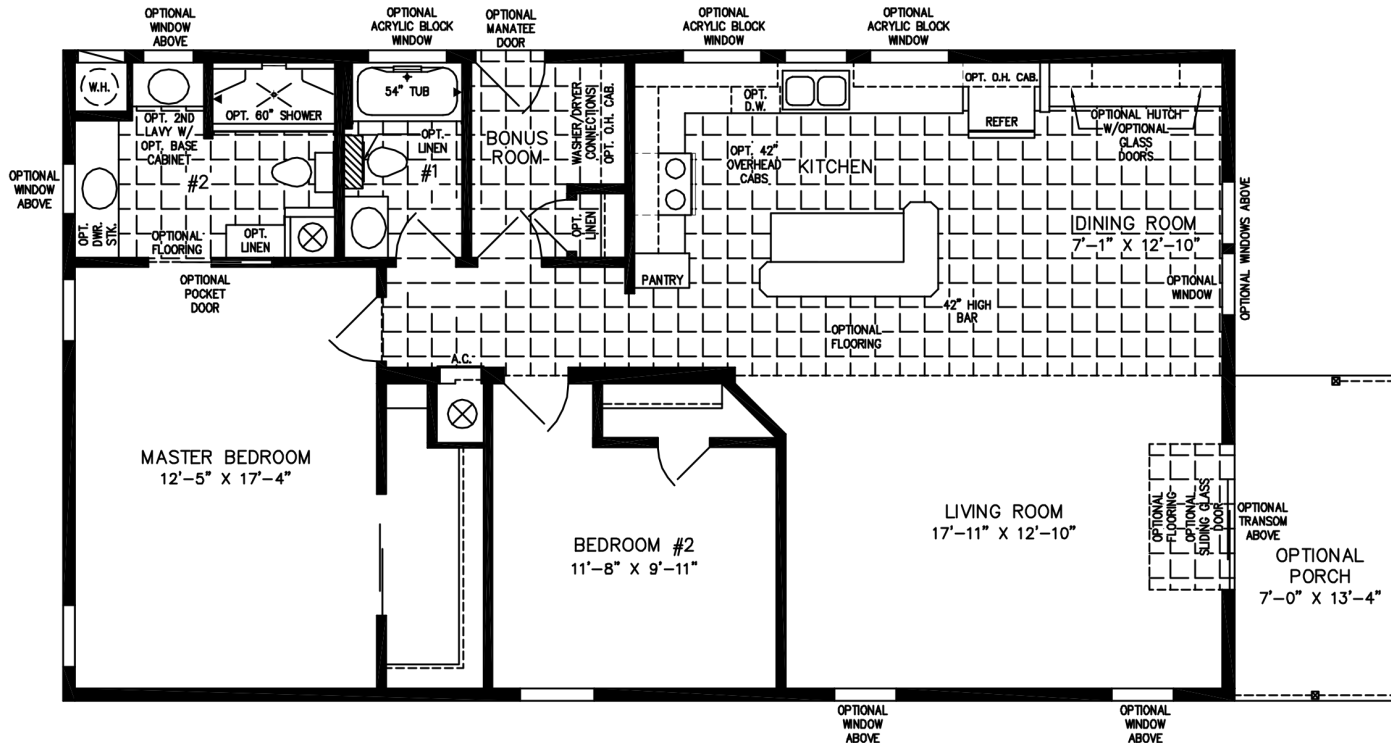

The Manatee

Citrus Homes / Meadowood Homes of Florida, Inc.

Clearwater Location

6030 Ulmerton Rd.

Clearwater, FL. 33760

727-535-5262

Bradenton Location

5327 14th St. W

Bradenton FL. 33760

941-758-3633

NOTE:
CHECK WITH YOUR SALESPERSON
TO IDENTIFY OPTIONAL ITEMS
THAT ARE ON THIS PRINT.

28' X 48'

(28 X 48'/55" INC. OPT PORCH)
1,280 SQUARE FEET (1,374 W/OPT. PORCH)

Model IMP-2484B-36200

2019

(ALL SIZES ARE APPROX.)

Visit Us Online at www.MyJacobsenHomes.com