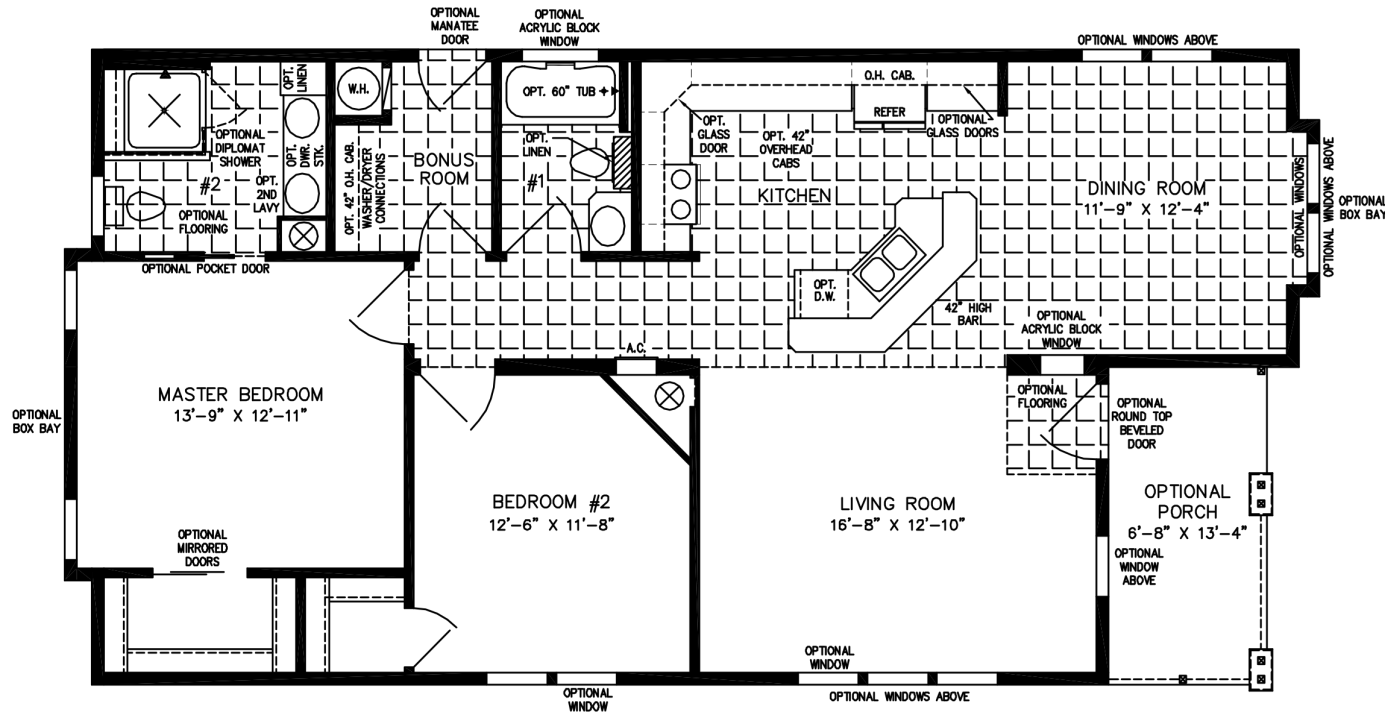

The Palma Sola

Citrus Homes / Meadowood Homes of Florida, Inc.

Clearwater Location
6030 Ulmerton Rd.
Clearwater, FL. 33760
727-535-5262

Bradenton Location
5327 14th St. W
Bradenton FL. 33760
941-758-3633

NOTE:
CHECK WITH YOUR SALESPERSON
TO IDENTIFY OPTIONAL ITEMS
THAT ARE ON THIS PRINT.

28' X 50'-8"/42'-8"
(28 X 50'-8"/49'-4" INC. OPT PORCH)
1,246 SQUARE FEET (1,335 W/OPT. PORCH)

Model TNR-6481B-35366

2018 (ALL SIZES ARE APPROX.)

Visit Us Online at www.MyJacobsenHomes.com

© 01-15-18