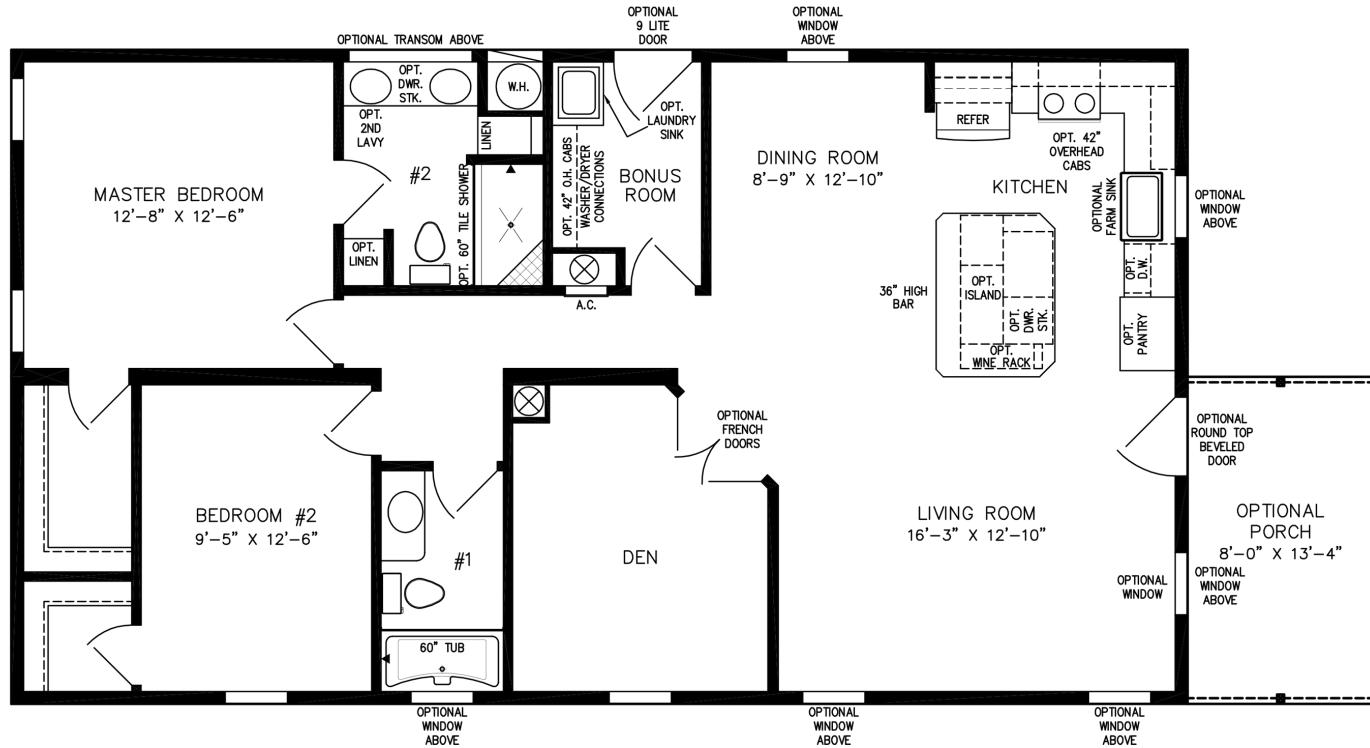

# THE BOCA CIEGA 2022

**NOTE:**  
CHECK WITH YOUR SALESPERSON  
TO IDENTIFY OPTIONAL ITEMS  
THAT ARE ON THIS PRINT.

**28' X 48'**

(28' X 48'/56' INC. OPT PORCH)  
1,280 SQUARE FEET (1,388 W/OPT. PORCH)

**Model CP-3732-37500**

**2021**

(ALL SIZES ARE APPROX.)