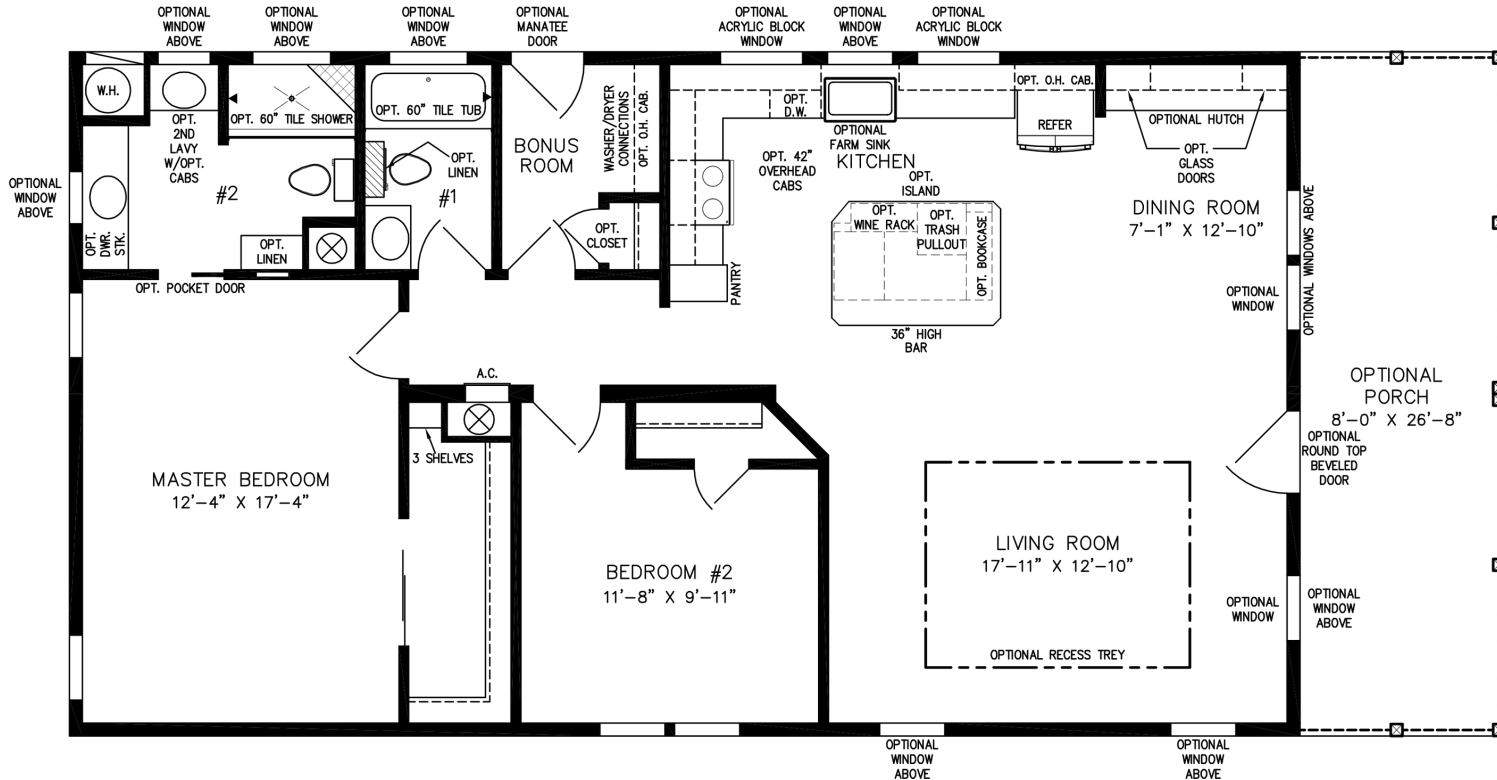

THE RIVIERA 2022

NOTE:
CHECK WITH YOUR SALESPERSON
TO IDENTIFY OPTIONAL ITEMS
THAT ARE ON THIS PRINT.

28' X 48'

(28' X 56' INC. OPT PORCH)
1,280 SQUARE FEET (1,494 W/OPT. PORCH)

Model IMP-2484B-37535

(ALL SIZES ARE APPROX.)