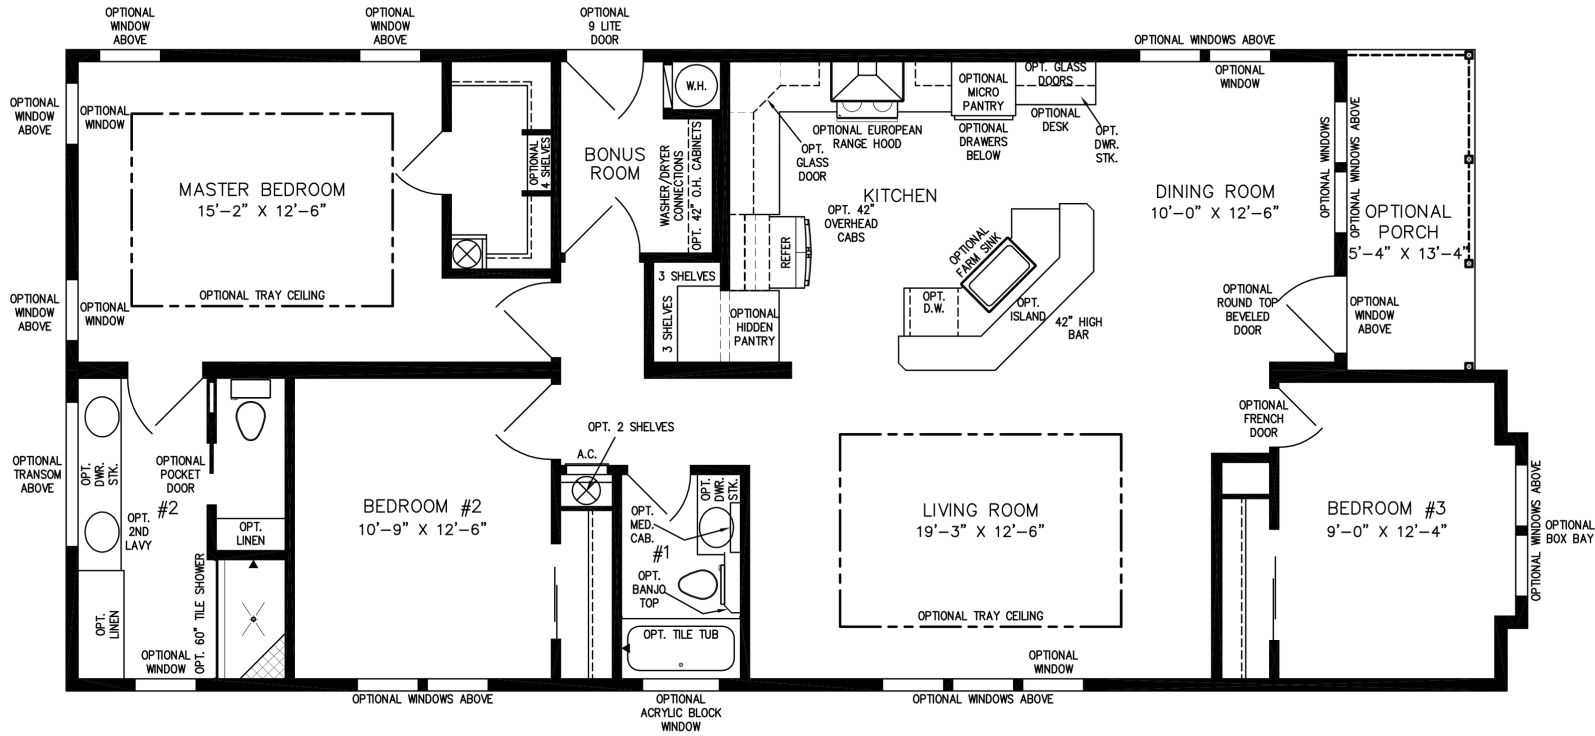

The Tierra Verde 2022

NOTE:
CHECK WITH YOUR SALESPERSON
TO IDENTIFY OPTIONAL ITEMS
THAT ARE ON THIS PRINT.

28' X 53'-4"/60'
(28' X 58'-8"/60" INC. OPT PORCH)
1,512 SQUARE FEET (1,583 W/OPT. PORCH)

Model IMP-6531B-37405

2021 (ALL SIZES ARE APPROX.)