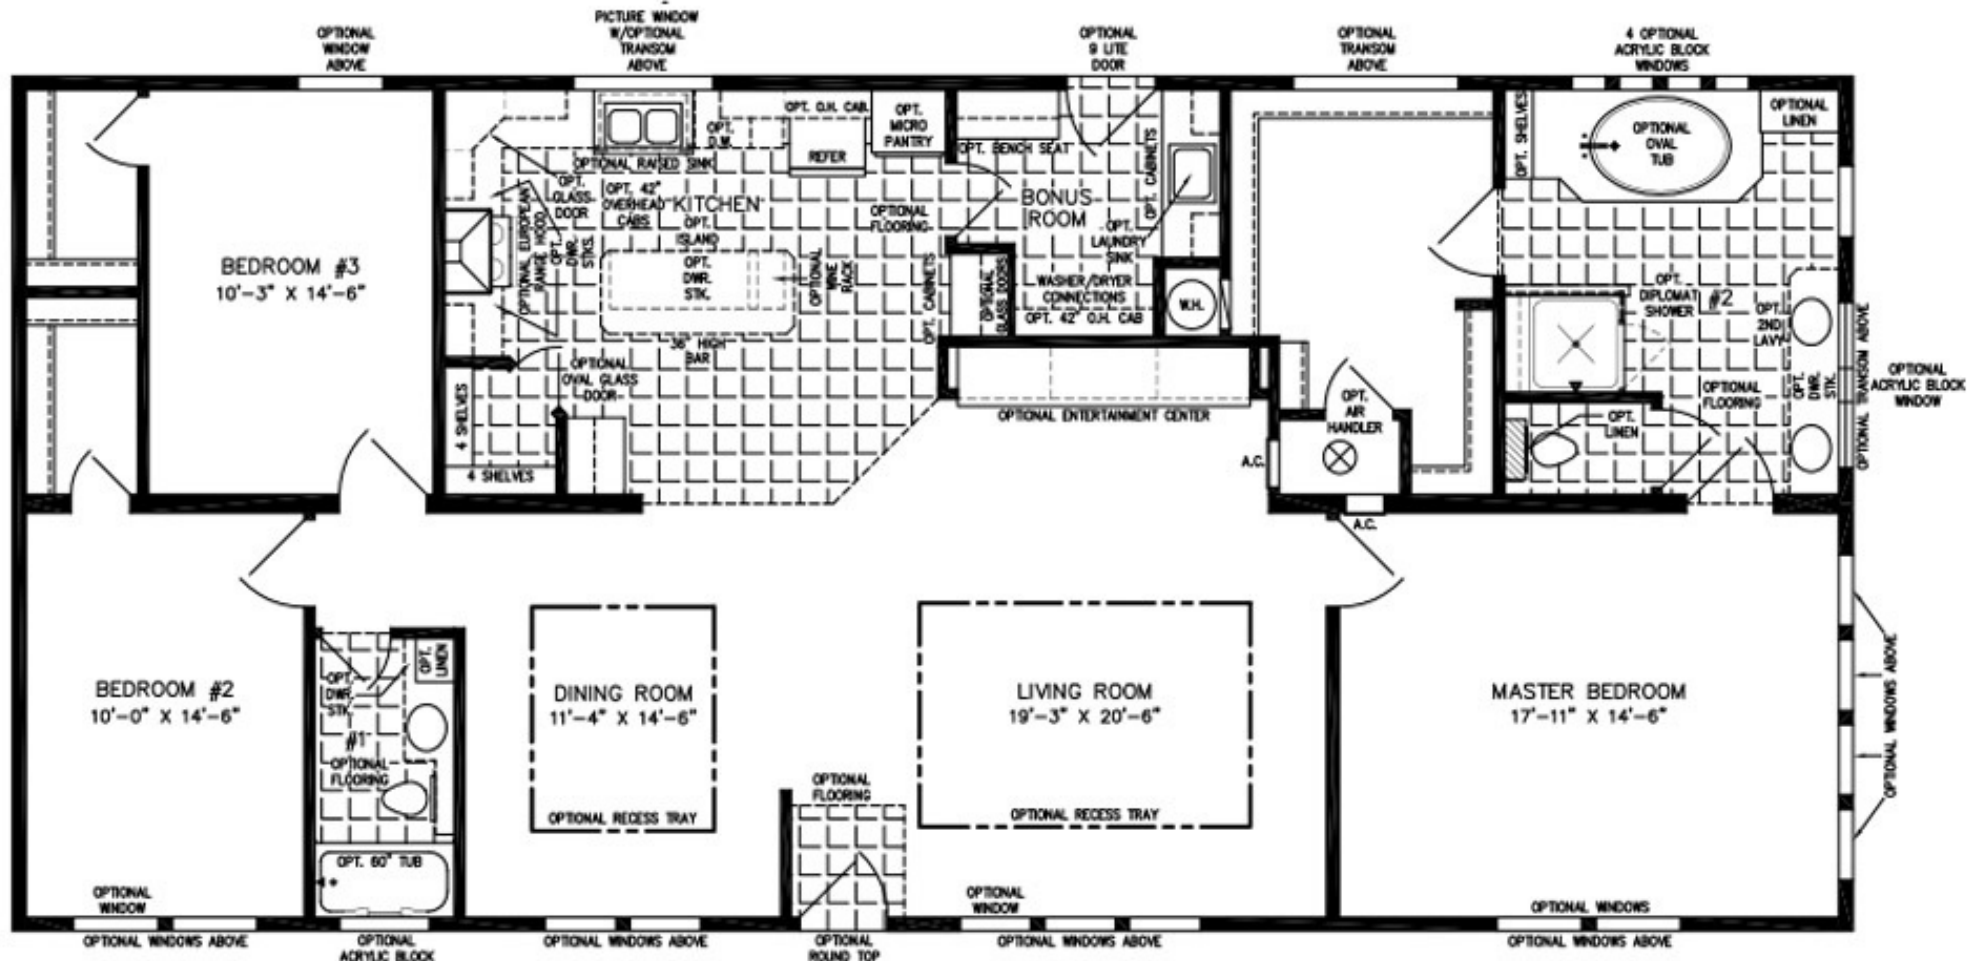

The Dorado 2020

NOTE:
CHECK WITH YOUR SALESPERSON
TO IDENTIFY OPTIONAL ITEMS
THAT ARE IN THIS MODEL .

32' X 66'
2,024 SQUARE FEET