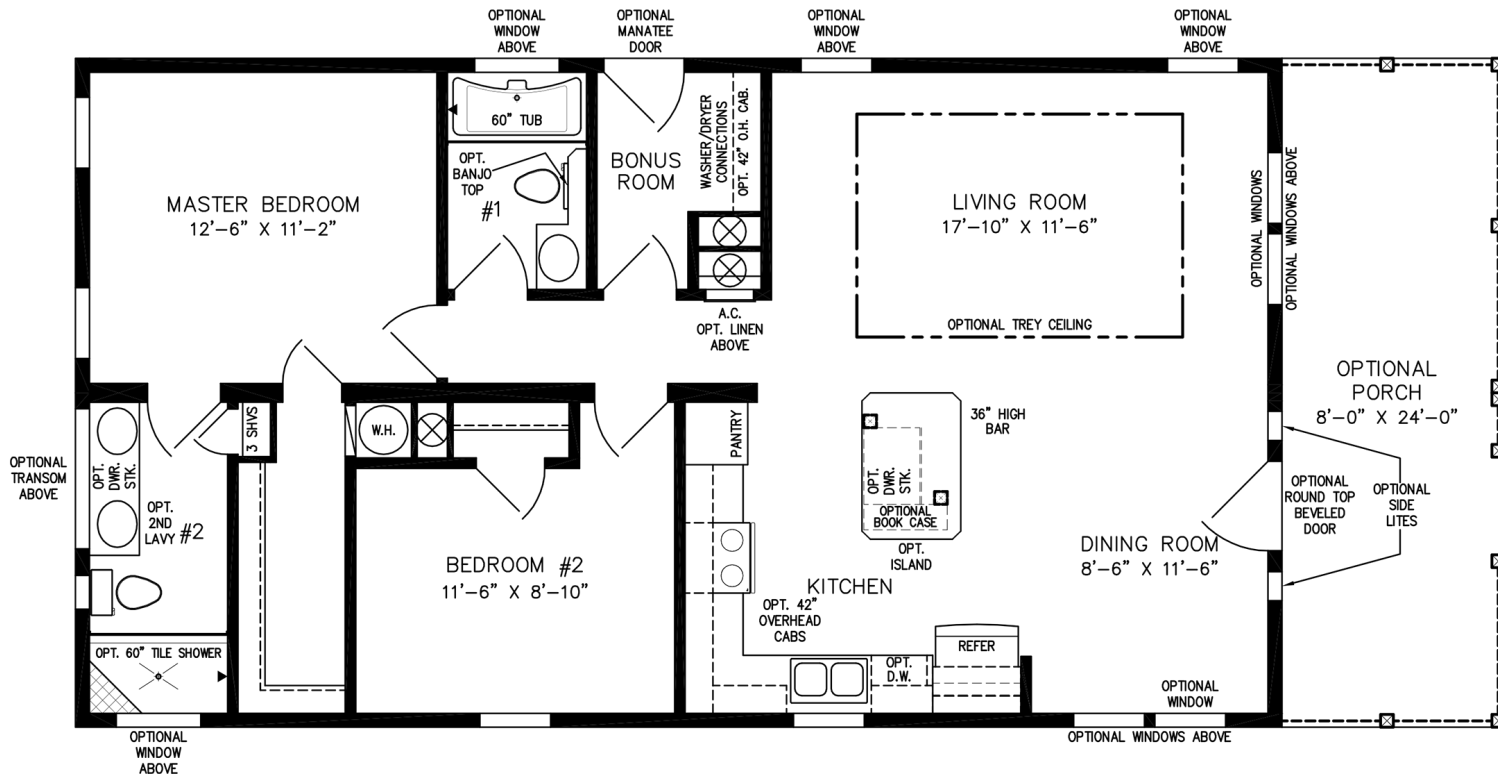

# ANNA MARIA 2022

**NOTE:**  
CHECK WITH YOUR SALESPERSON  
TO IDENTIFY OPTIONAL ITEMS  
THAT ARE ON THIS PRINT.

**24' X 43'-4"**

(24' X 51'-4" INC. OPT PORCH)  
1,040 SQUARE FEET (1,232 W/OPT. PORCH)

**Model IMP-2421A-37795**

**2022**

(ALL SIZES ARE APPROX.)