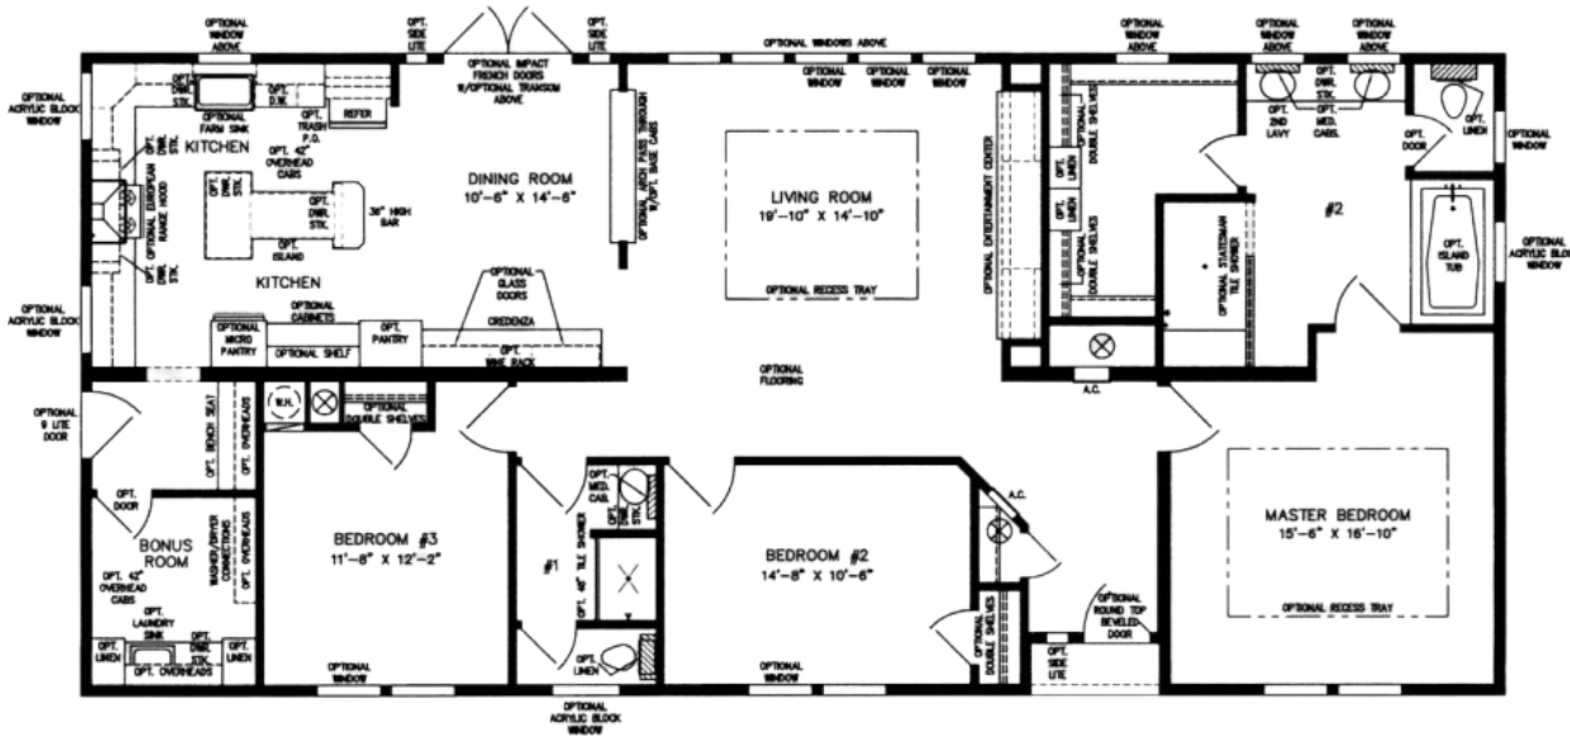

THE ST. AUGUSTINE

32' X 68'
2,085 SQUARE FEET

SCAN ME

USING THE CAMERA ON YOUR PHONE

MY JACOBSEN HOMES

CLEARWATER LOCATION
6030 Ulmerton Rd.
Clearwater, FL 33760
(727) 535-5262

BRADENTON LOCATION
5327 14th St. W
Bradenton, FL 34207
(941) 758-3633