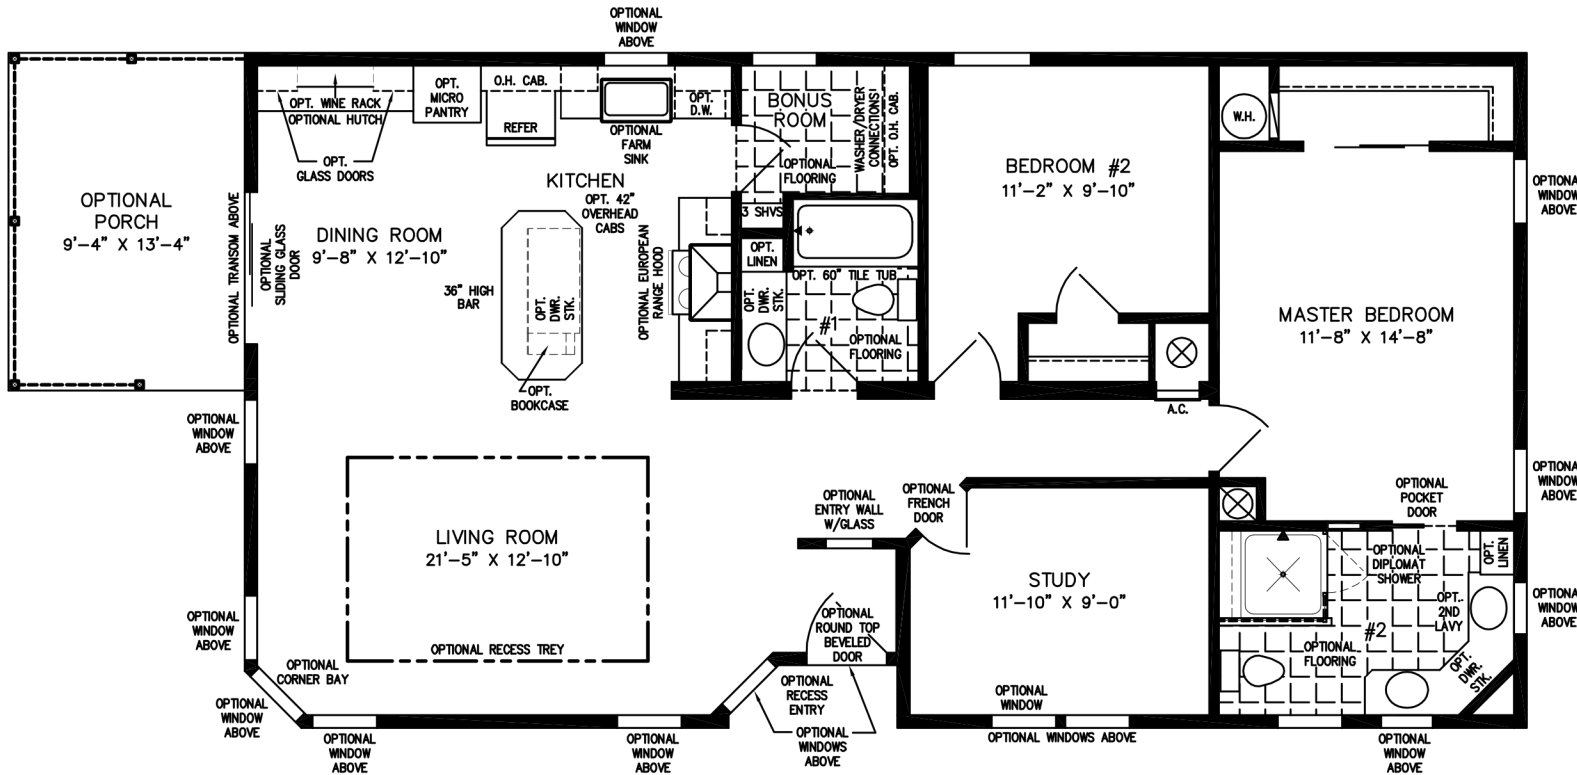

BAYSHORE 2020

NOTE:
CHECK WITH YOUR SALESPERSON
TO IDENTIFY OPTIONAL ITEMS
THAT ARE ON THIS PRINT.

28' X 50'-8"
(28' X 60'/50'-8" INC. OPT PORCH)
1,351 SQUARE FEET (1,476 W/OPT. PORCH)

Model TNR-5501B-36359

2020 (ALL SIZES ARE APPROX.)

SCAN ME

USING THE CAMERA ON YOUR PHONE