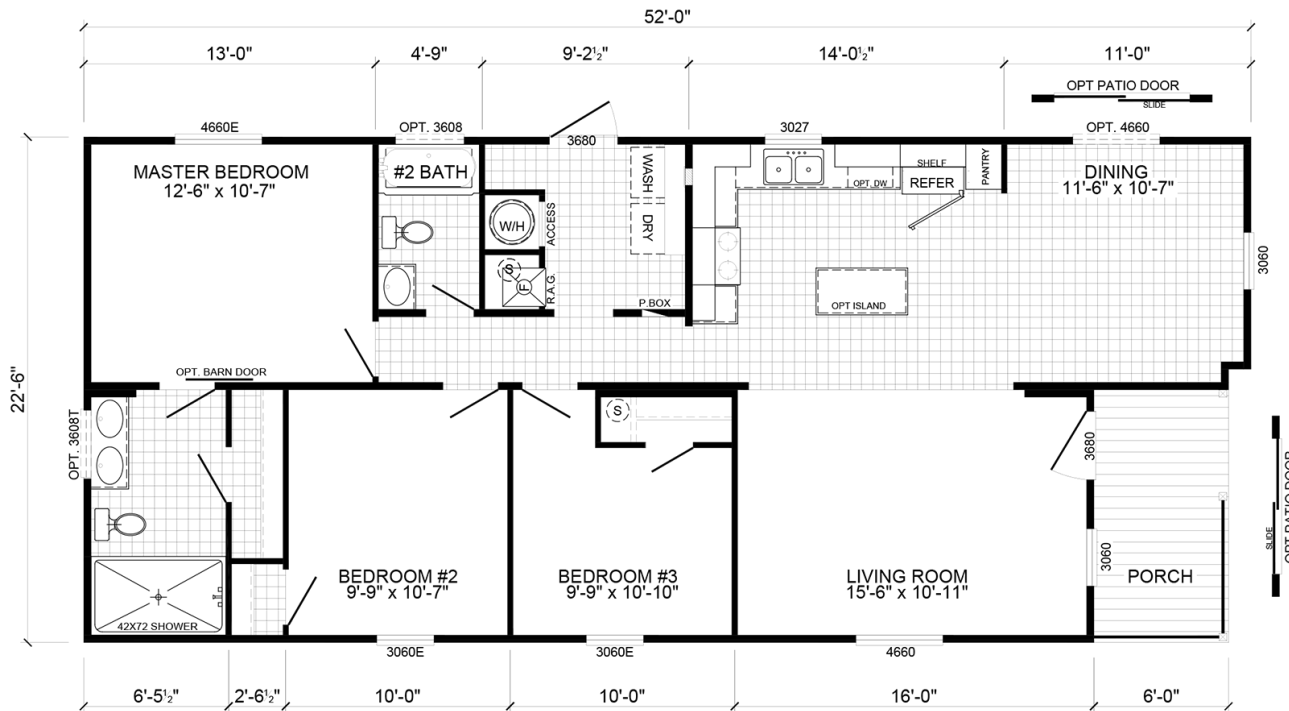

2452344GSM

STANDARD HITCH END ELEVATION

OPT. #1 HITCH END ELEVATION

OPT. #2 HITCH END ELEVATION

MY JACOBSEN HOMES

CLEARWATER LOCATION
 6030 Ulmerton Rd.
 Clearwater, FL 33760
 (727) 535-5262

BRADENTON LOCATION
 5327 14th St. W
 Bradenton, FL 34207
 (941) 758-3633