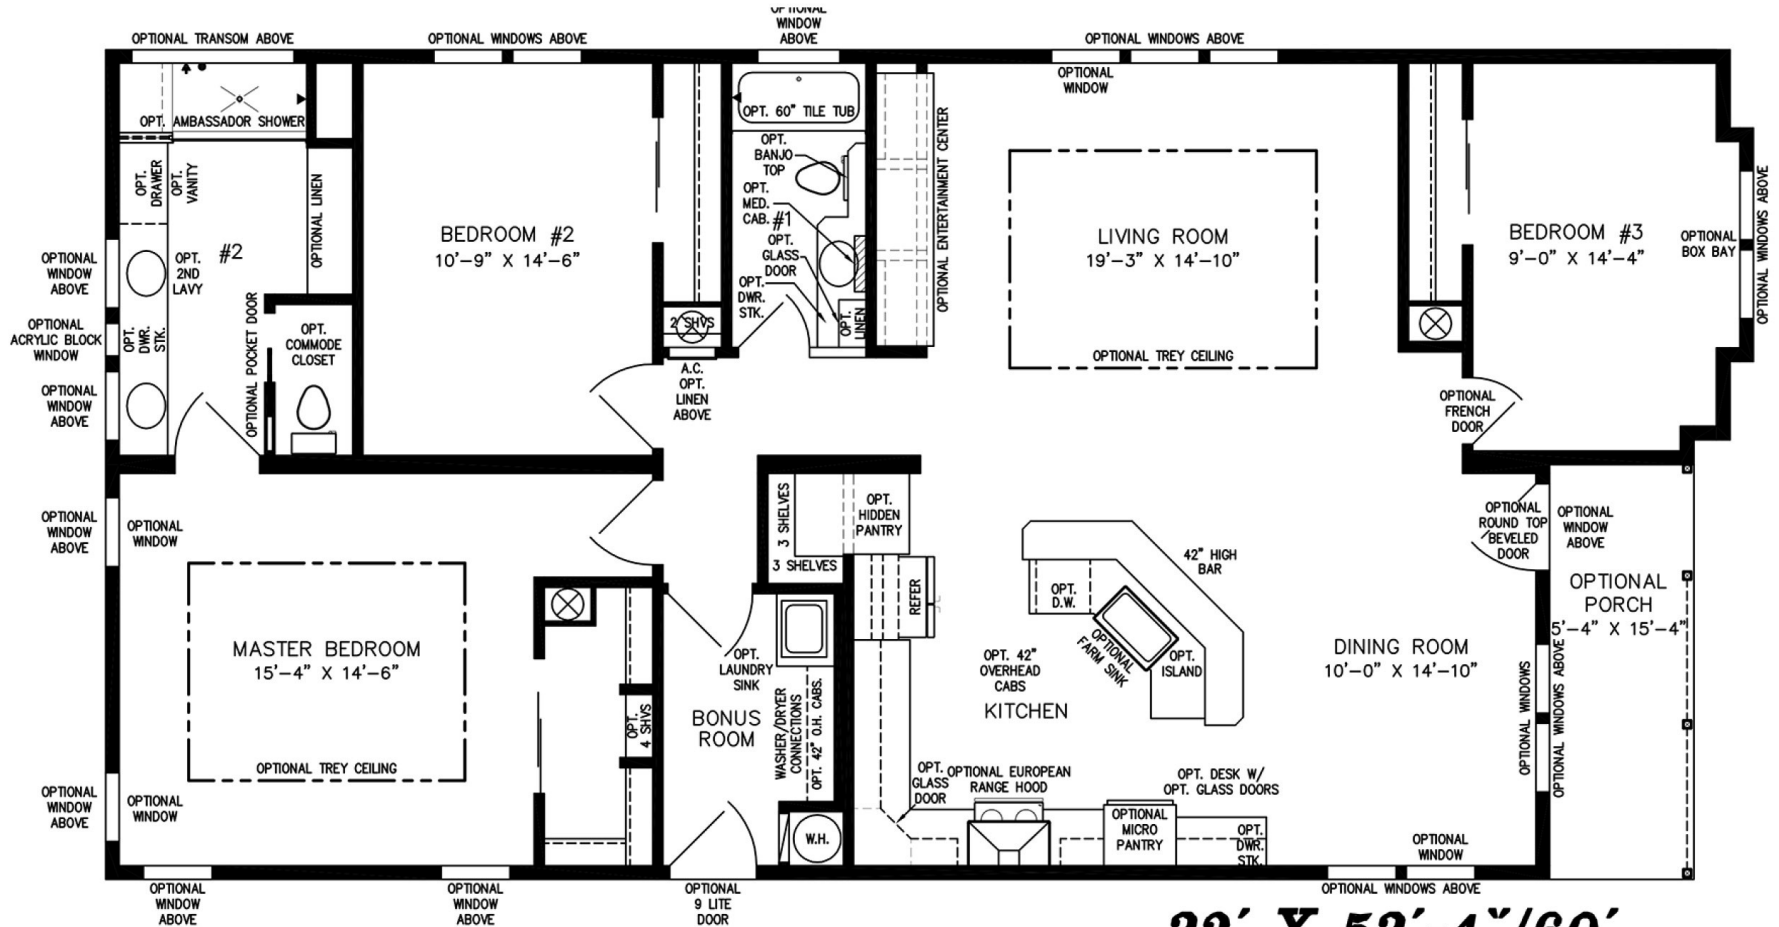

THE WAHOO 2024

32' X 53'-4"/60'

(32' X 58'-8"/60" INC. OPT PORCH)
1,739 SQUARE FEET (1,820 W/OPT. PORCH)

NOTE:
CHECK WITH YOUR SALESPERSON
TO IDENTIFY OPTIONAL ITEMS
THAT ARE ON THIS PRINT.