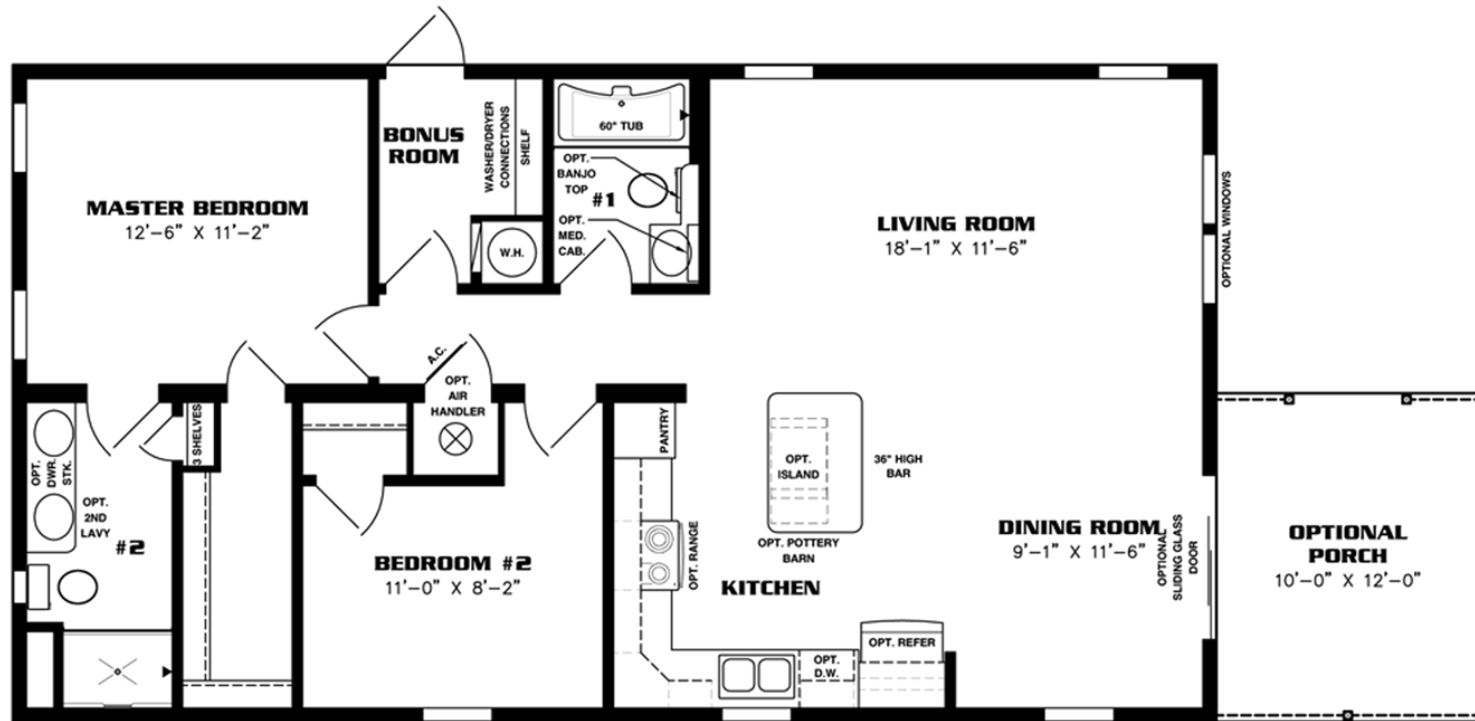

IMP-2445A

NOTE:
CHECK WITH YOUR SALESPERSON
TO IDENTIFY OPTIONAL ITEMS
THAT ARE ON THIS PRINT.

24' X 44'

(24' X 44'/54' INC. OPT PORCH)
1,056 SQUARE FEET (1,176 W/OPT. PORCH)

Model IMP-2445A-38493

2023

(ALL SIZES ARE APPROX.)