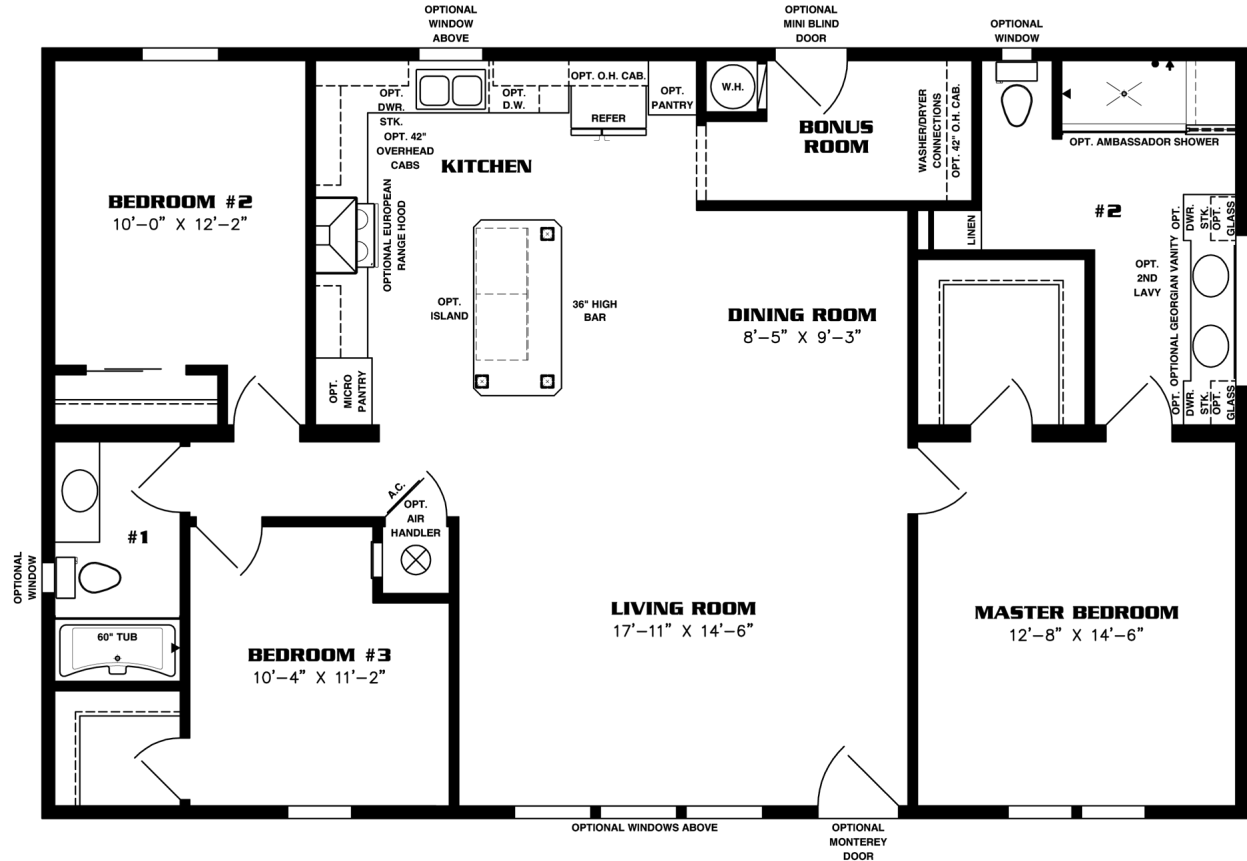

IMP-44822W

NOTE:
CHECK WITH YOUR SALESPERSON
TO IDENTIFY OPTIONAL ITEMS
THAT ARE ON THIS PRINT.

32' X 48'
1,472 SQUARE FEET

Model IMP-44822W-38969

2024 (ALL SIZES ARE APPROX.)