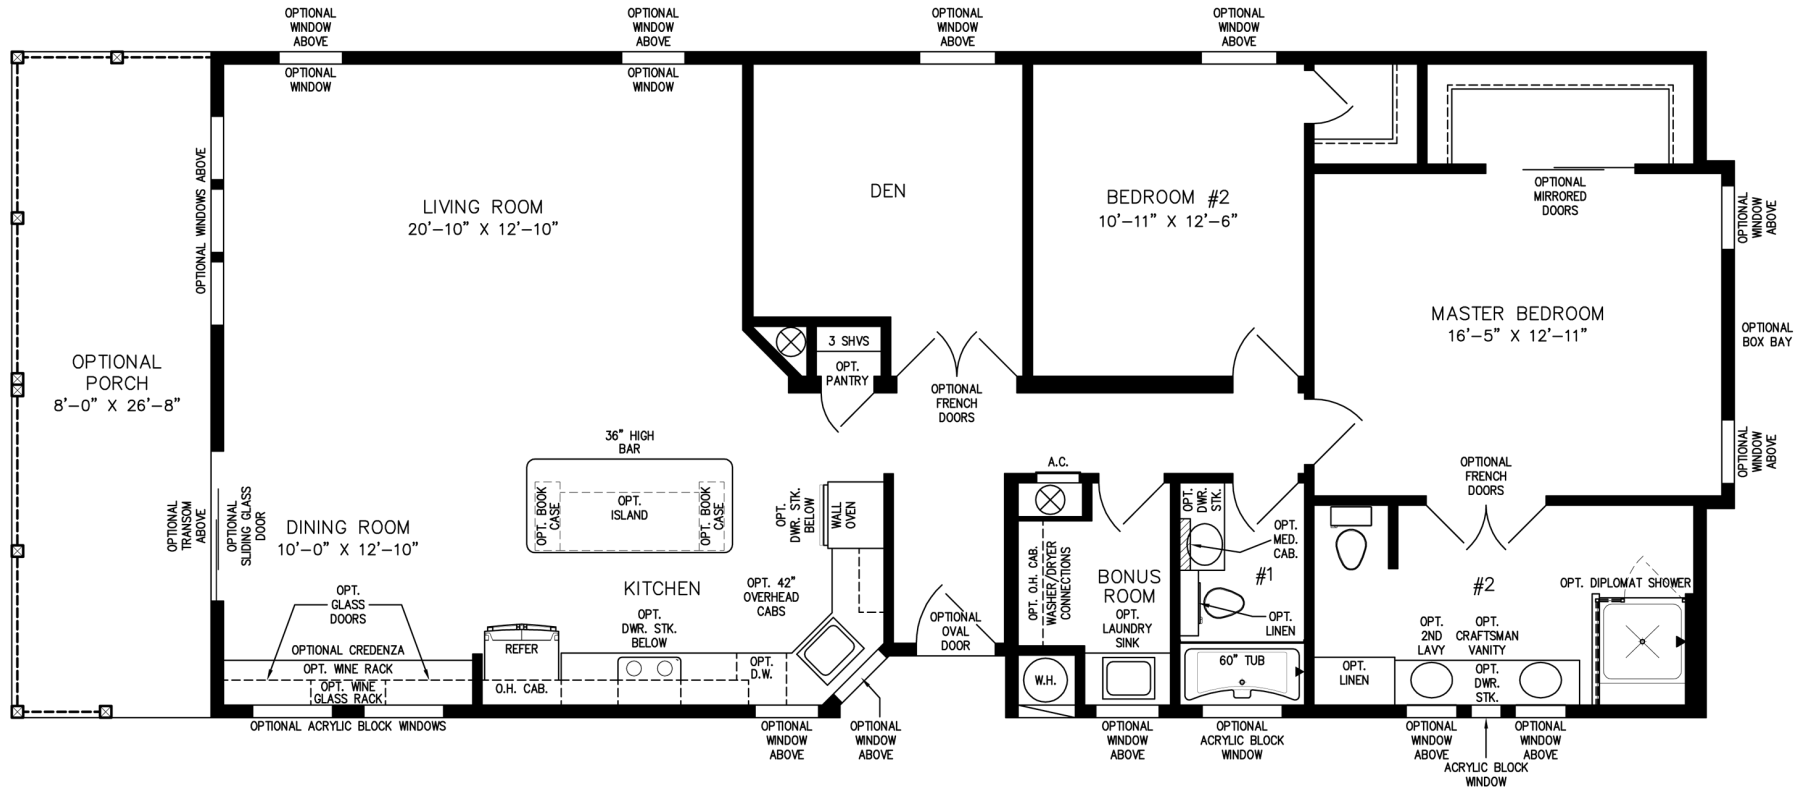

TNR-5602B

NOTE:
CHECK WITH YOUR SALESPERSON
TO IDENTIFY OPTIONAL ITEMS
THAT ARE ON THIS PRINT.

28' X 60'

(28' X 68' INC. OPT PORCH)
1,600 SQUARE FEET (1,814 W/OPT. PORCH)

Model TNR-5602B-37143

2021

(ALL SIZES ARE APPROX.)